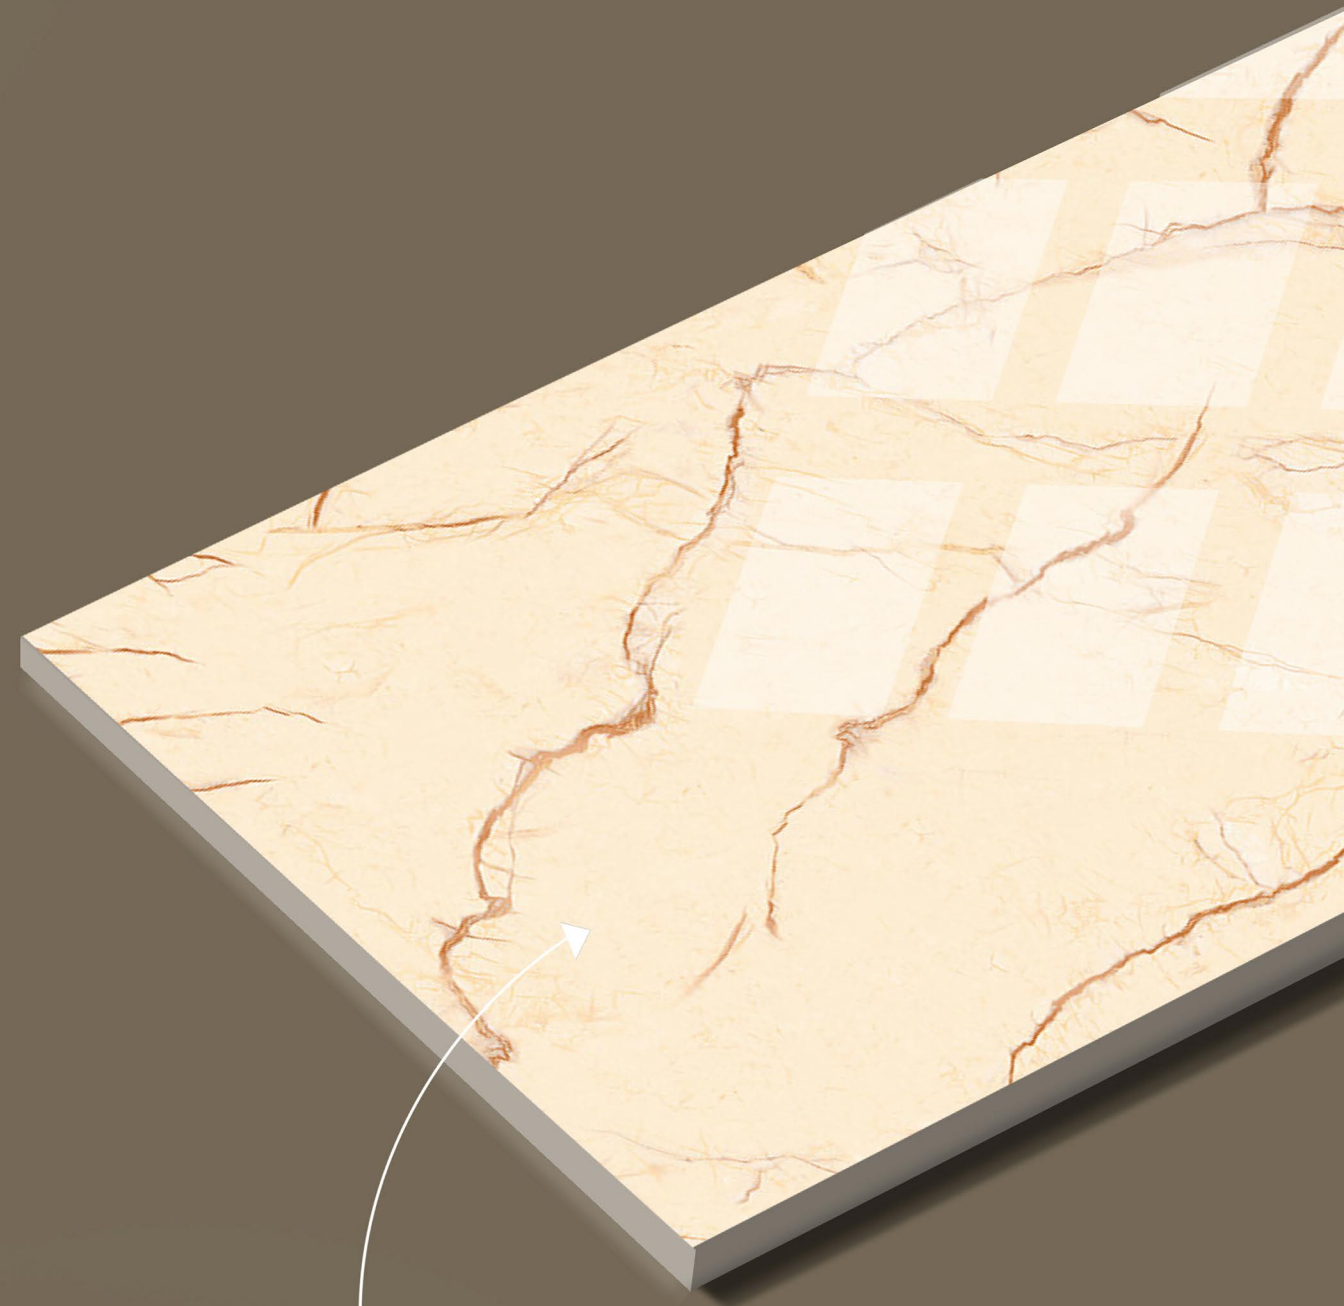

60X120CM / 2'X4'

ENDLESS GLOSSY

ELEGANCE WITH A
CONTEMPORARY APPEAL