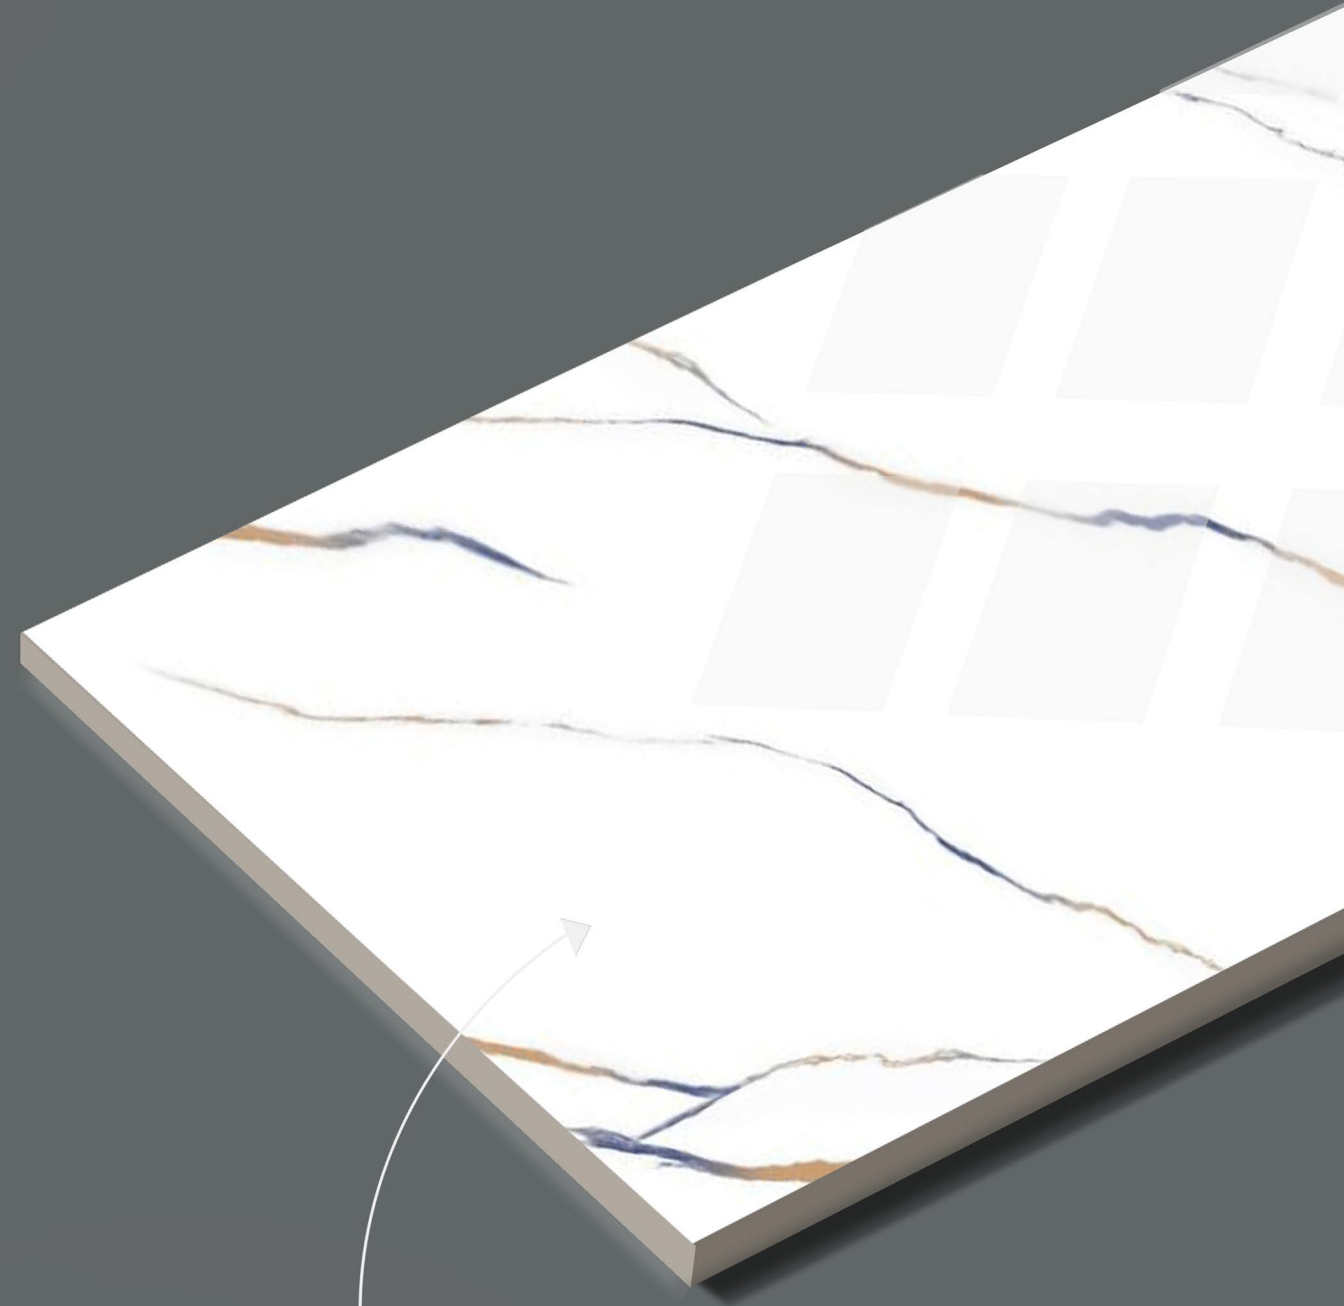

ALT 1048

SURFACE :
ENDLESS
GLOSSY

SIZE :
600X
1200MM

RANDOM :
04

60X120CM / 2'X4'

ENDLESS GLOSSY

BOLD VISION IN WELCOMING
SHADE OF BLUE

ALT 1049