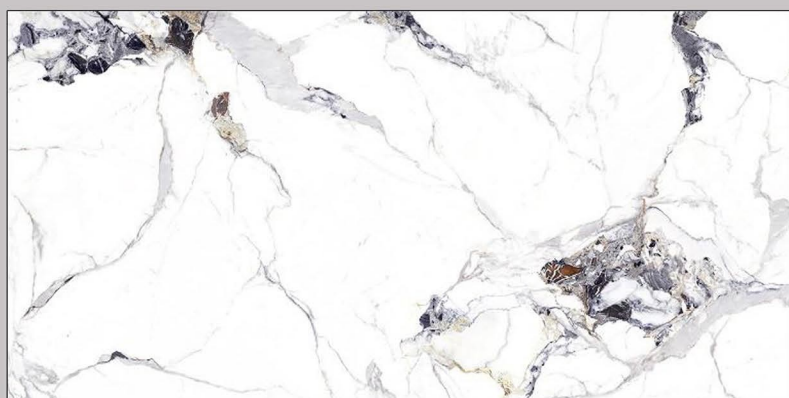

ALT 1048

SURFACE :
ENDLESS
GLOSSY

SIZE :
600X
1200MM

RANDOM :
04

60X120CM / 2'X4'

ENDLESS GLOSSY

BOLD VISION IN WELCOMING
SHADE OF BLUE

ALT 1049