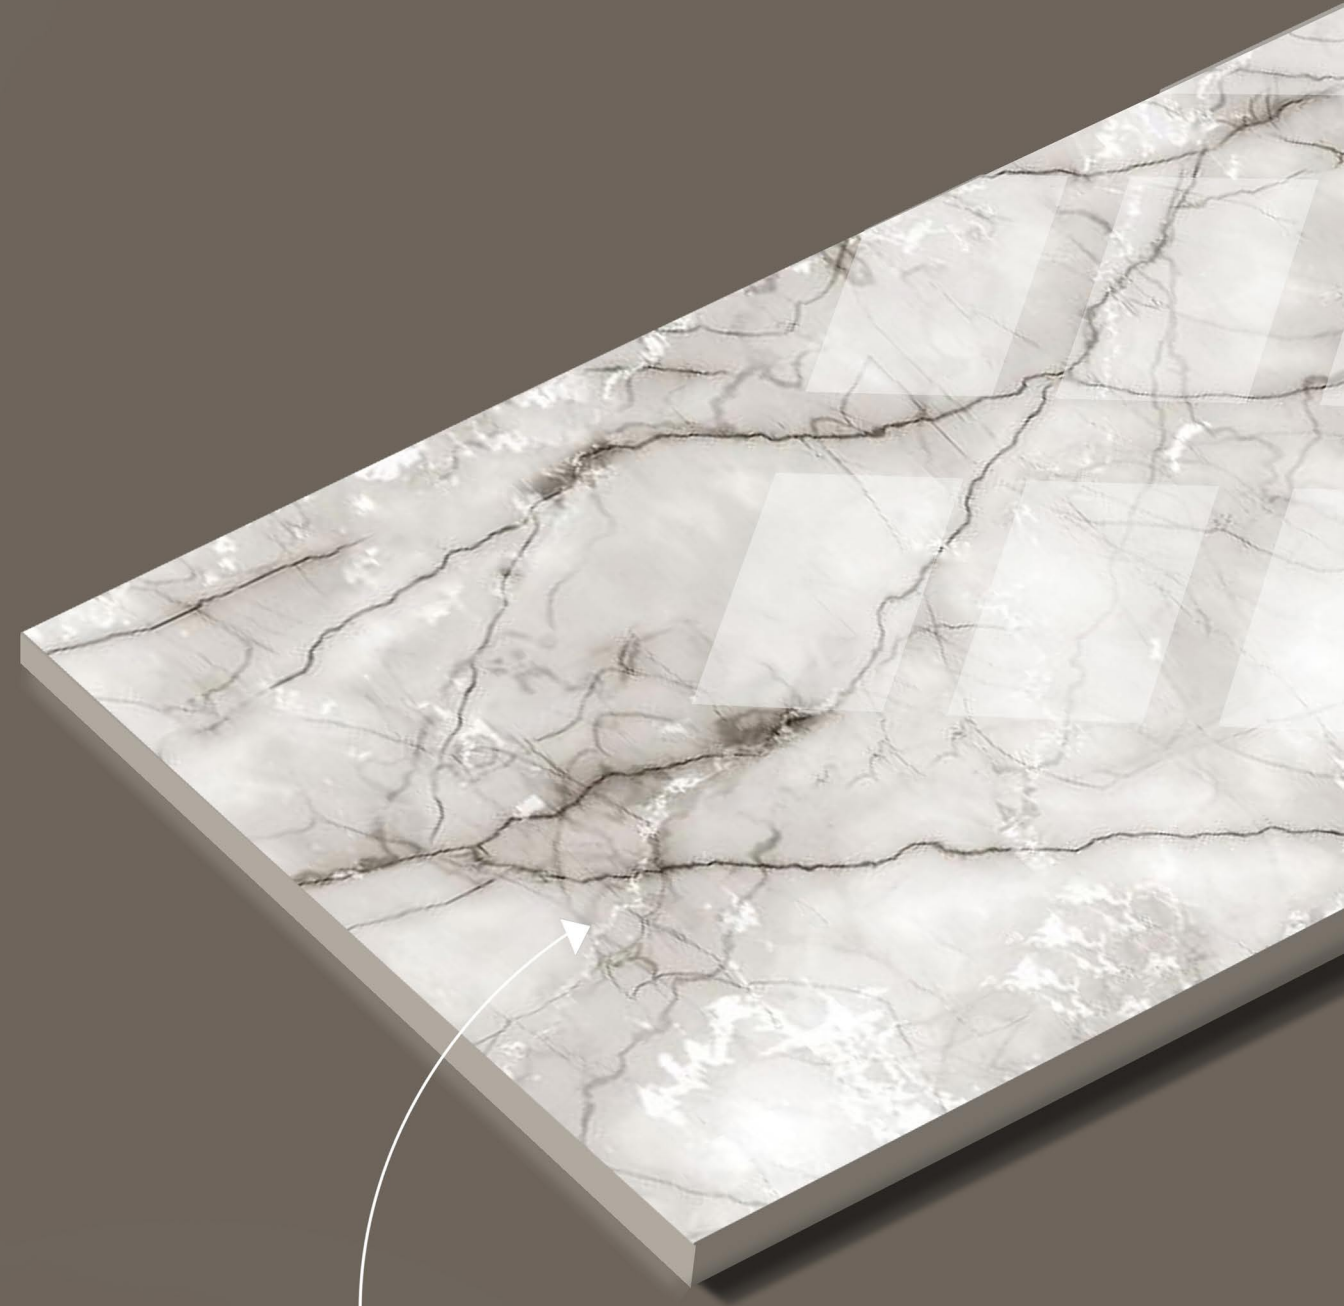

60X120CM / 2'X4'

ENDLESS GLOSSY

THE BEAUTY OF
FEELING AT HOME