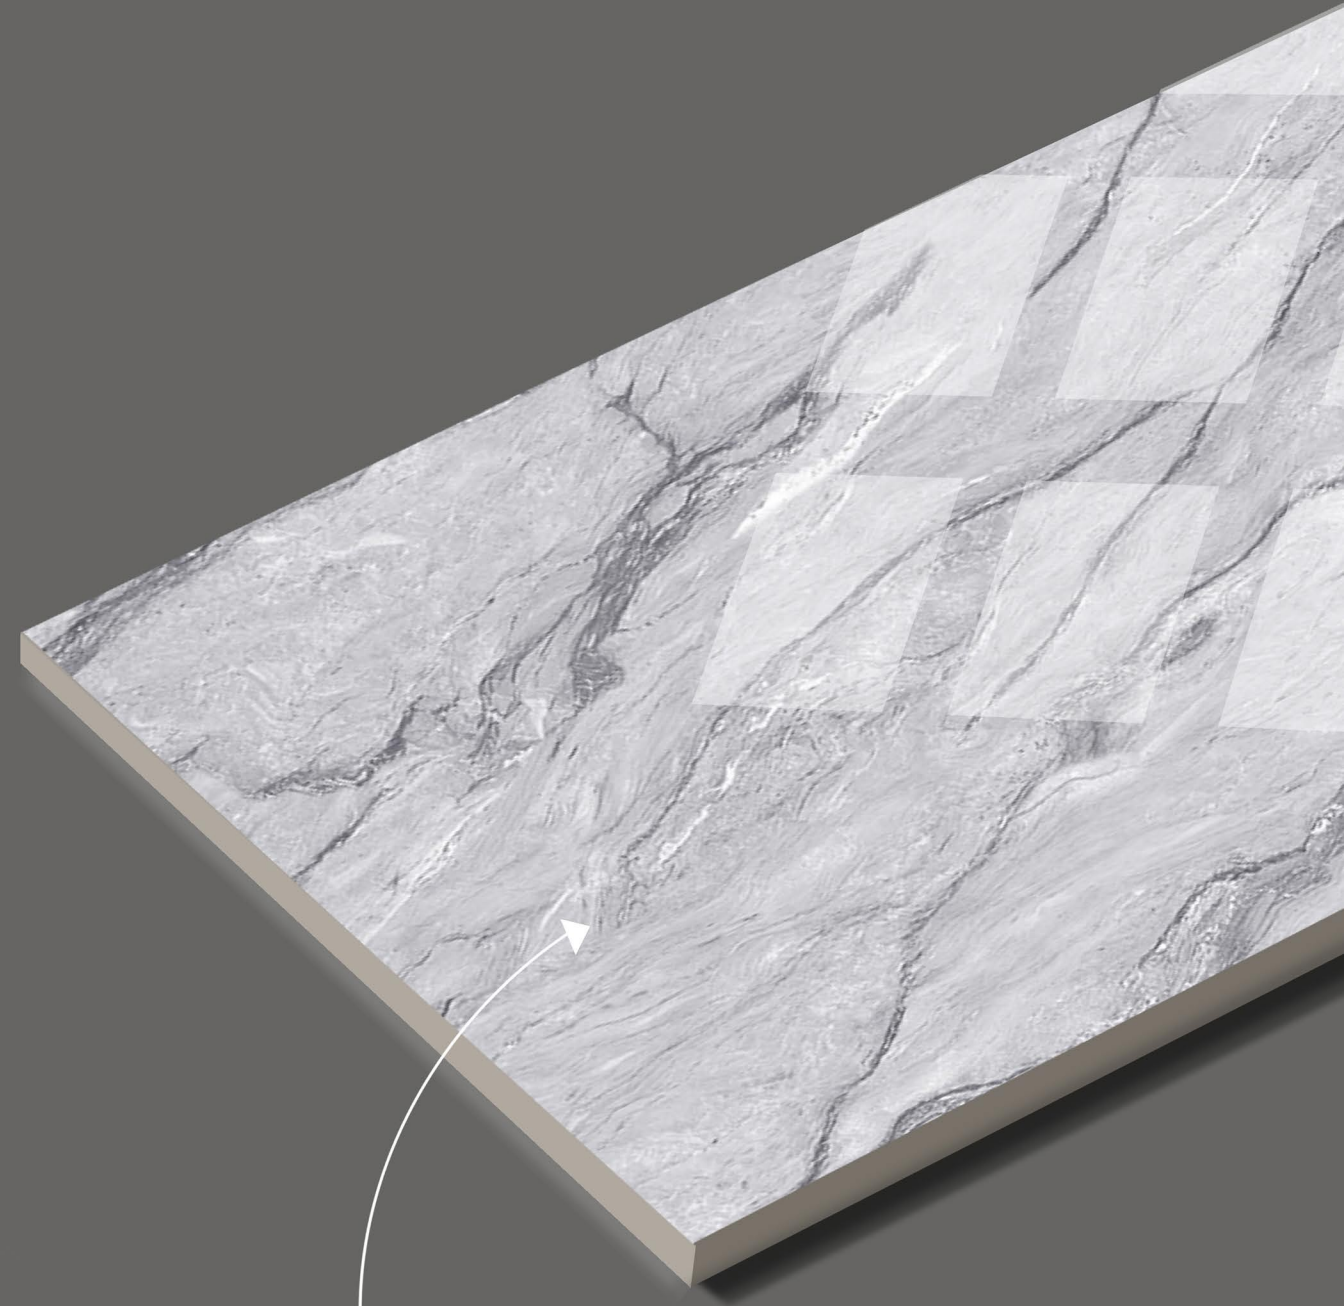

60X120CM / 2'X4'

ENDLESS GLOSSY

ELEGANCE WITH A
CONTEMPORARY APPEAL