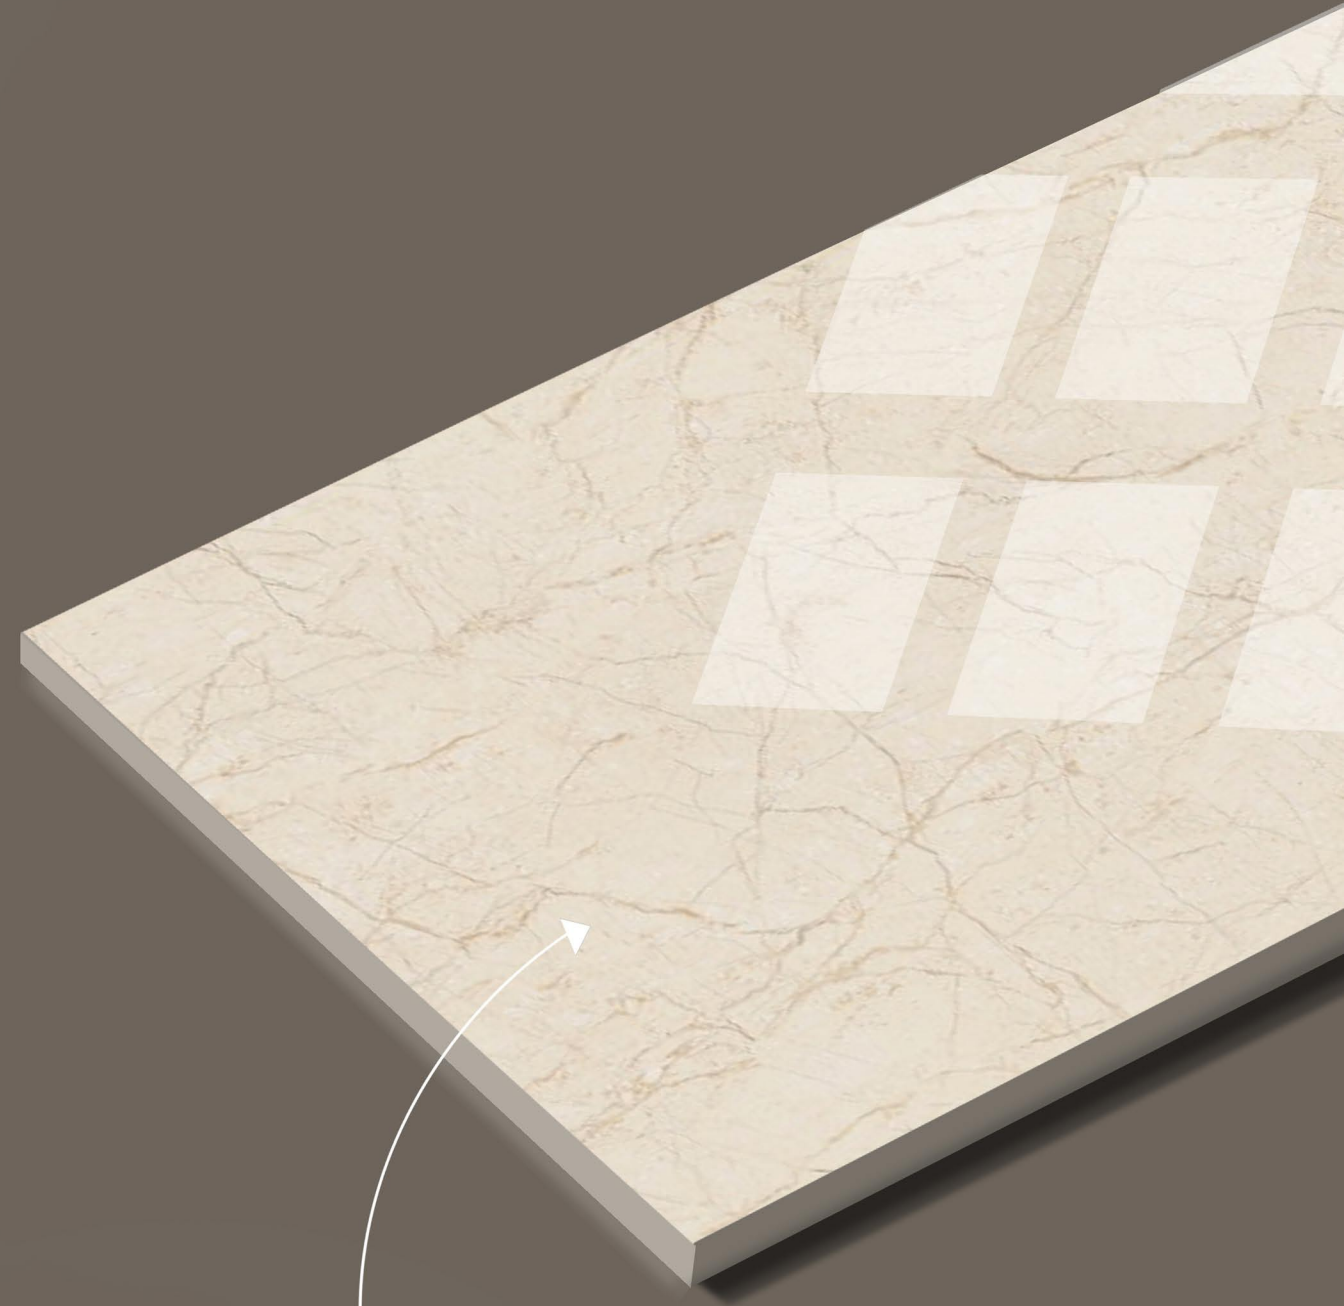

SURFACE :
ENDLESS
GLOSSY

SIZE :
600X
1200MM

RANDOM :
04

60X120CM / 2'X4'

ENDLESS GLOSSY

ELEGANCE WITH A
CONTEMPORARY APPEAL

ALT 1041

SURFACE :
ENDLESS
GLOSSY