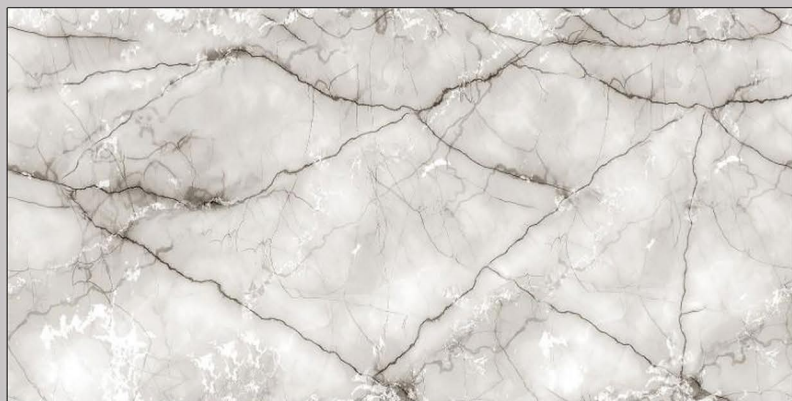

RANDOM :
01

60X120CM / 2'X4'

ENDLESS GLOSSY

FUNCTIONAL TEXTURE
WITH A NATURAL SOUL

ALT 1051

SURFACE :
ENDLESS
GLOSSY

SIZE :
600X
1200MM

RANDOM :
01