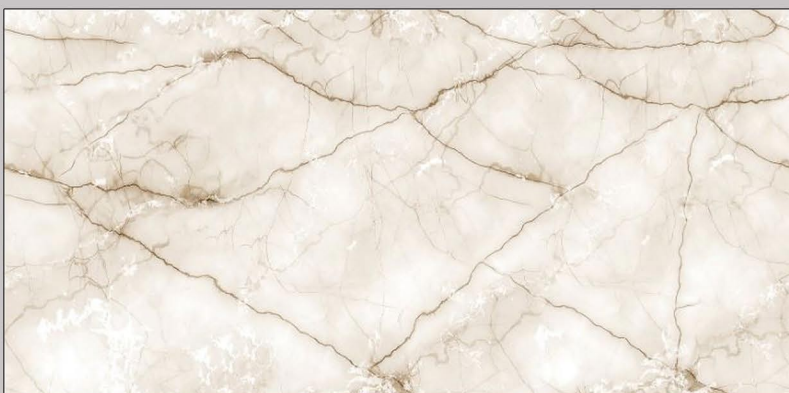

SURFACE :
ENDLESS
GLOSSY

SIZE :
600X
1200MM

RANDOM :
04

60X120CM / 2'X4'
ENDLESS GLOSSY

DESIGNING WITH
ERTHY TONES

ALT 1050

SURFACE :
ENDLESS
GLOSSY

SIZE :
600X
1200MM