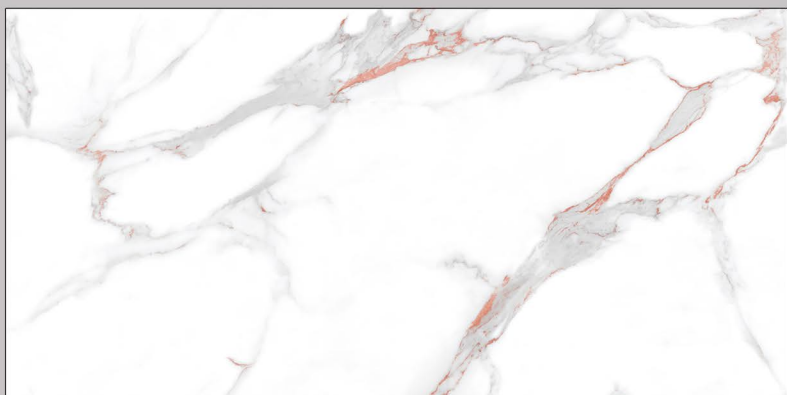

ENDLESS GLOSSY

MAKE LIFE A
WORK OF ART

ALT 1036

SURFACE :
ENDLESS
GLOSSY

SIZE :
600X
1200MM

RANDOM :
04

60X120CM / 2'X4'

ENDLESS GLOSSY