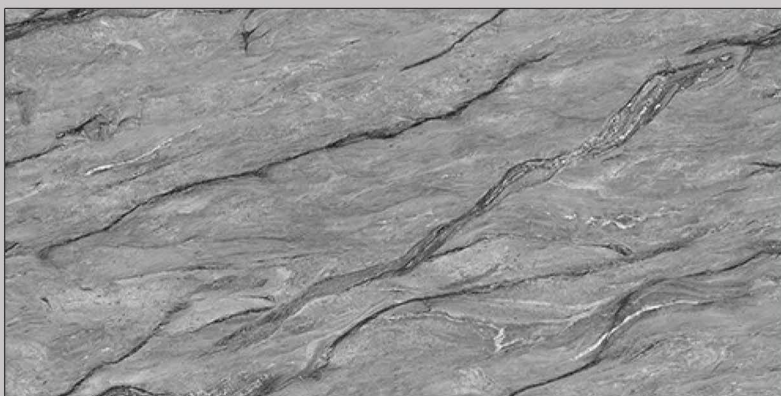

ALT 1016

SURFACE :
ENDLESS
GLOSSY

SIZE :
600X
1200MM

RANDOM :
04