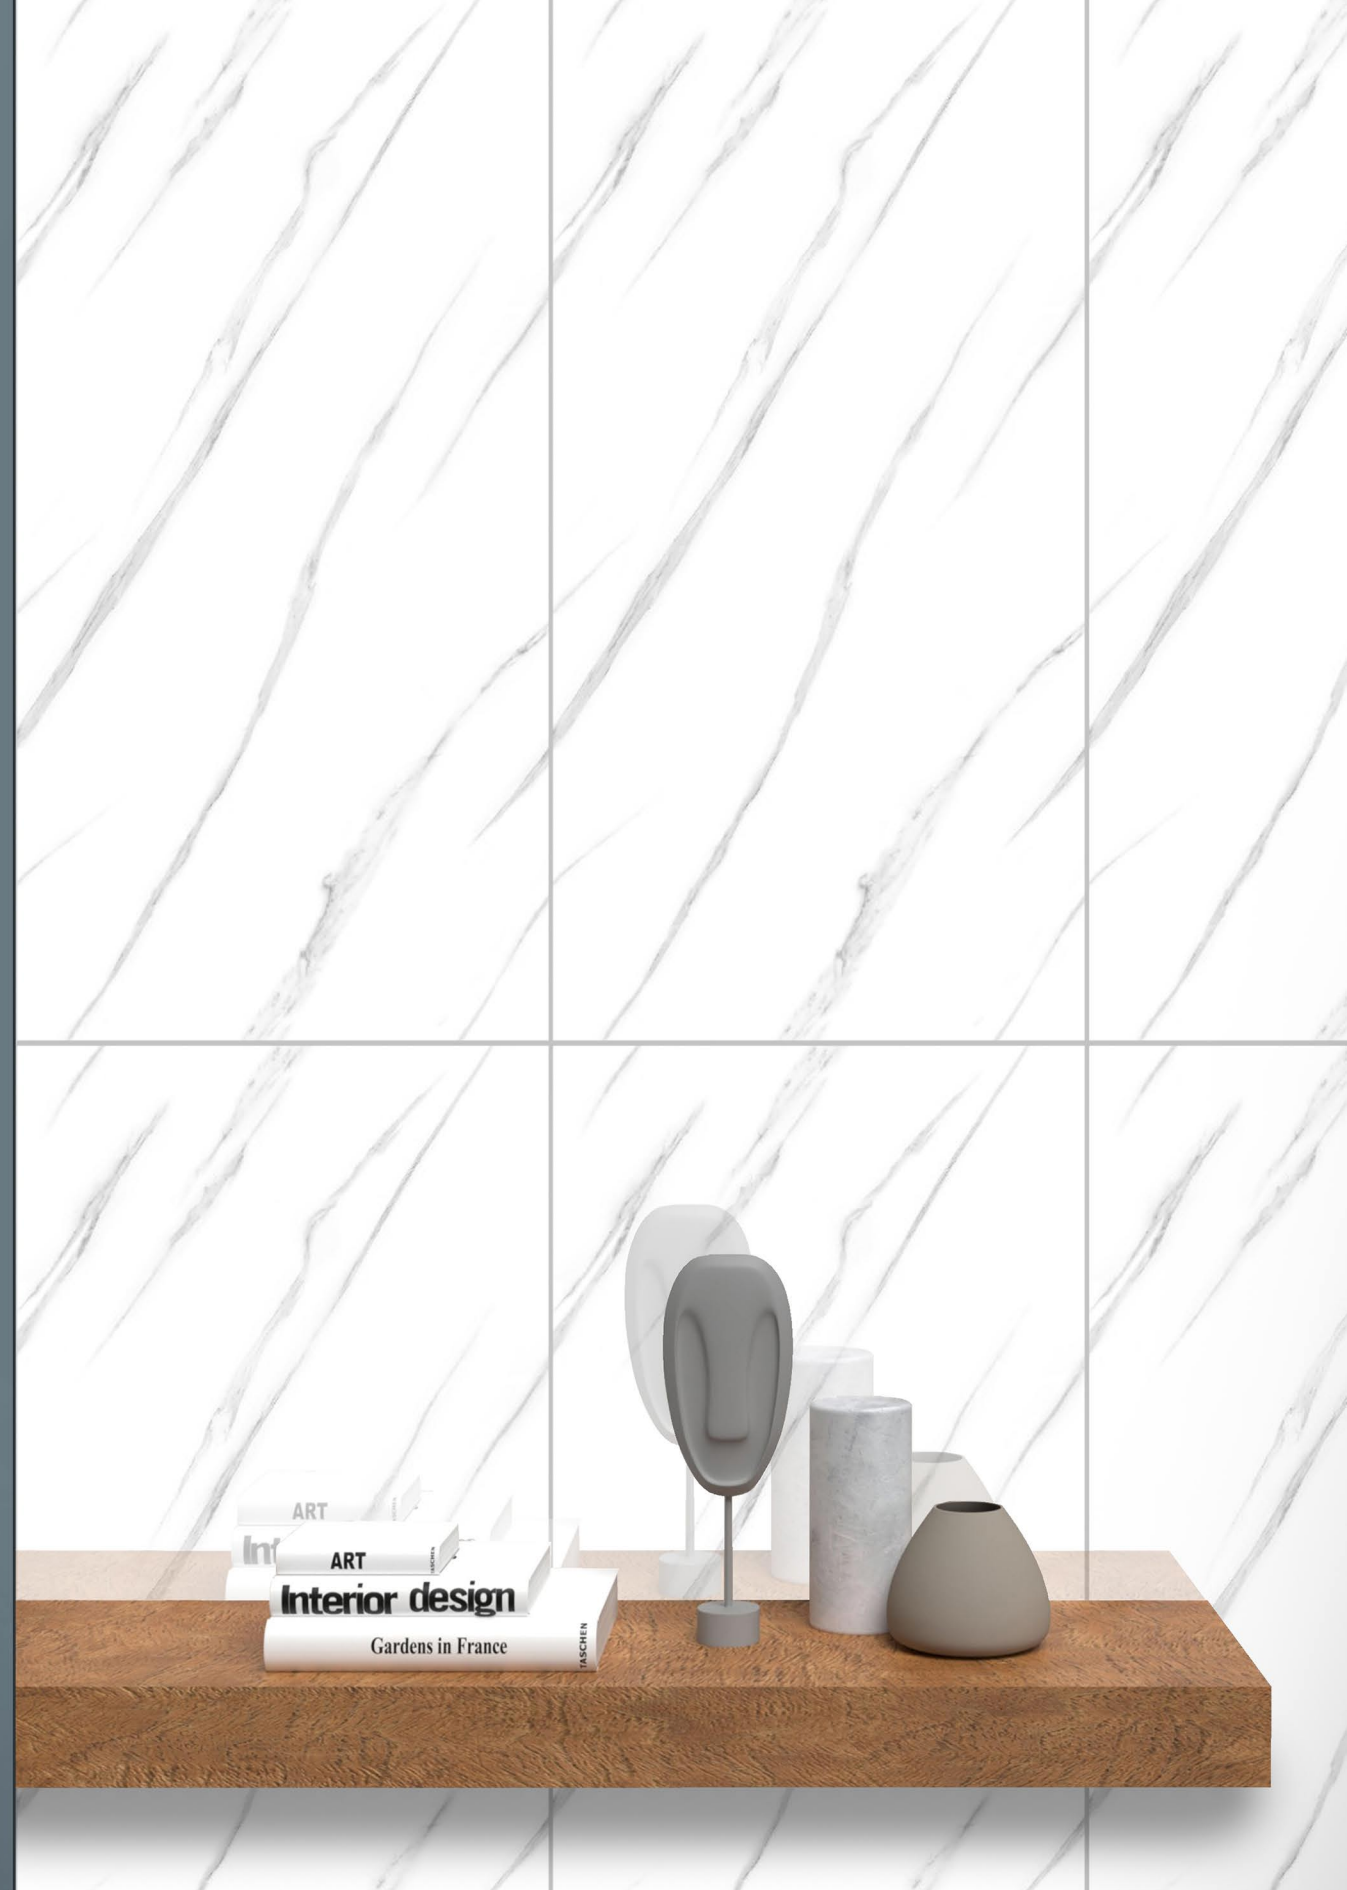

ELEGANCE WITH A
CONTEMPORARY APPEAL

ALT 1039

SURFACE :
ENDLESS
GLOSSY

SIZE :
600X
1200MM

RANDOM :
04

60X120CM / 2'X4'
ENDLESS GLOSSY

BOLD PAIRINGS OF
COLOUR AND MATERIALS

ALT 1040