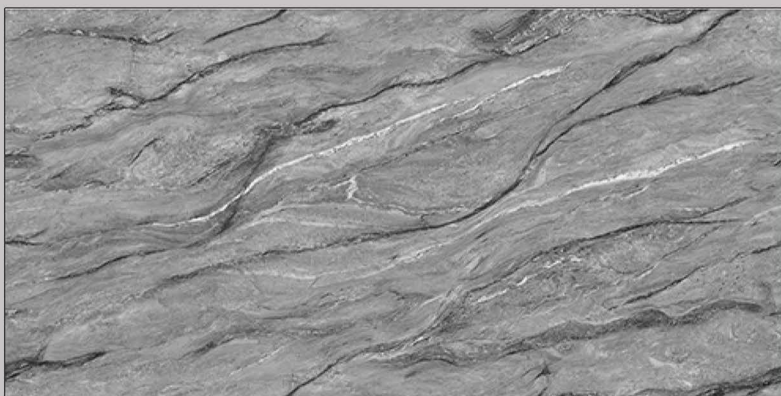

ALT 1016

SURFACE :
ENDLESS
GLOSSY

SIZE :
600X
1200MM

RANDOM :
04