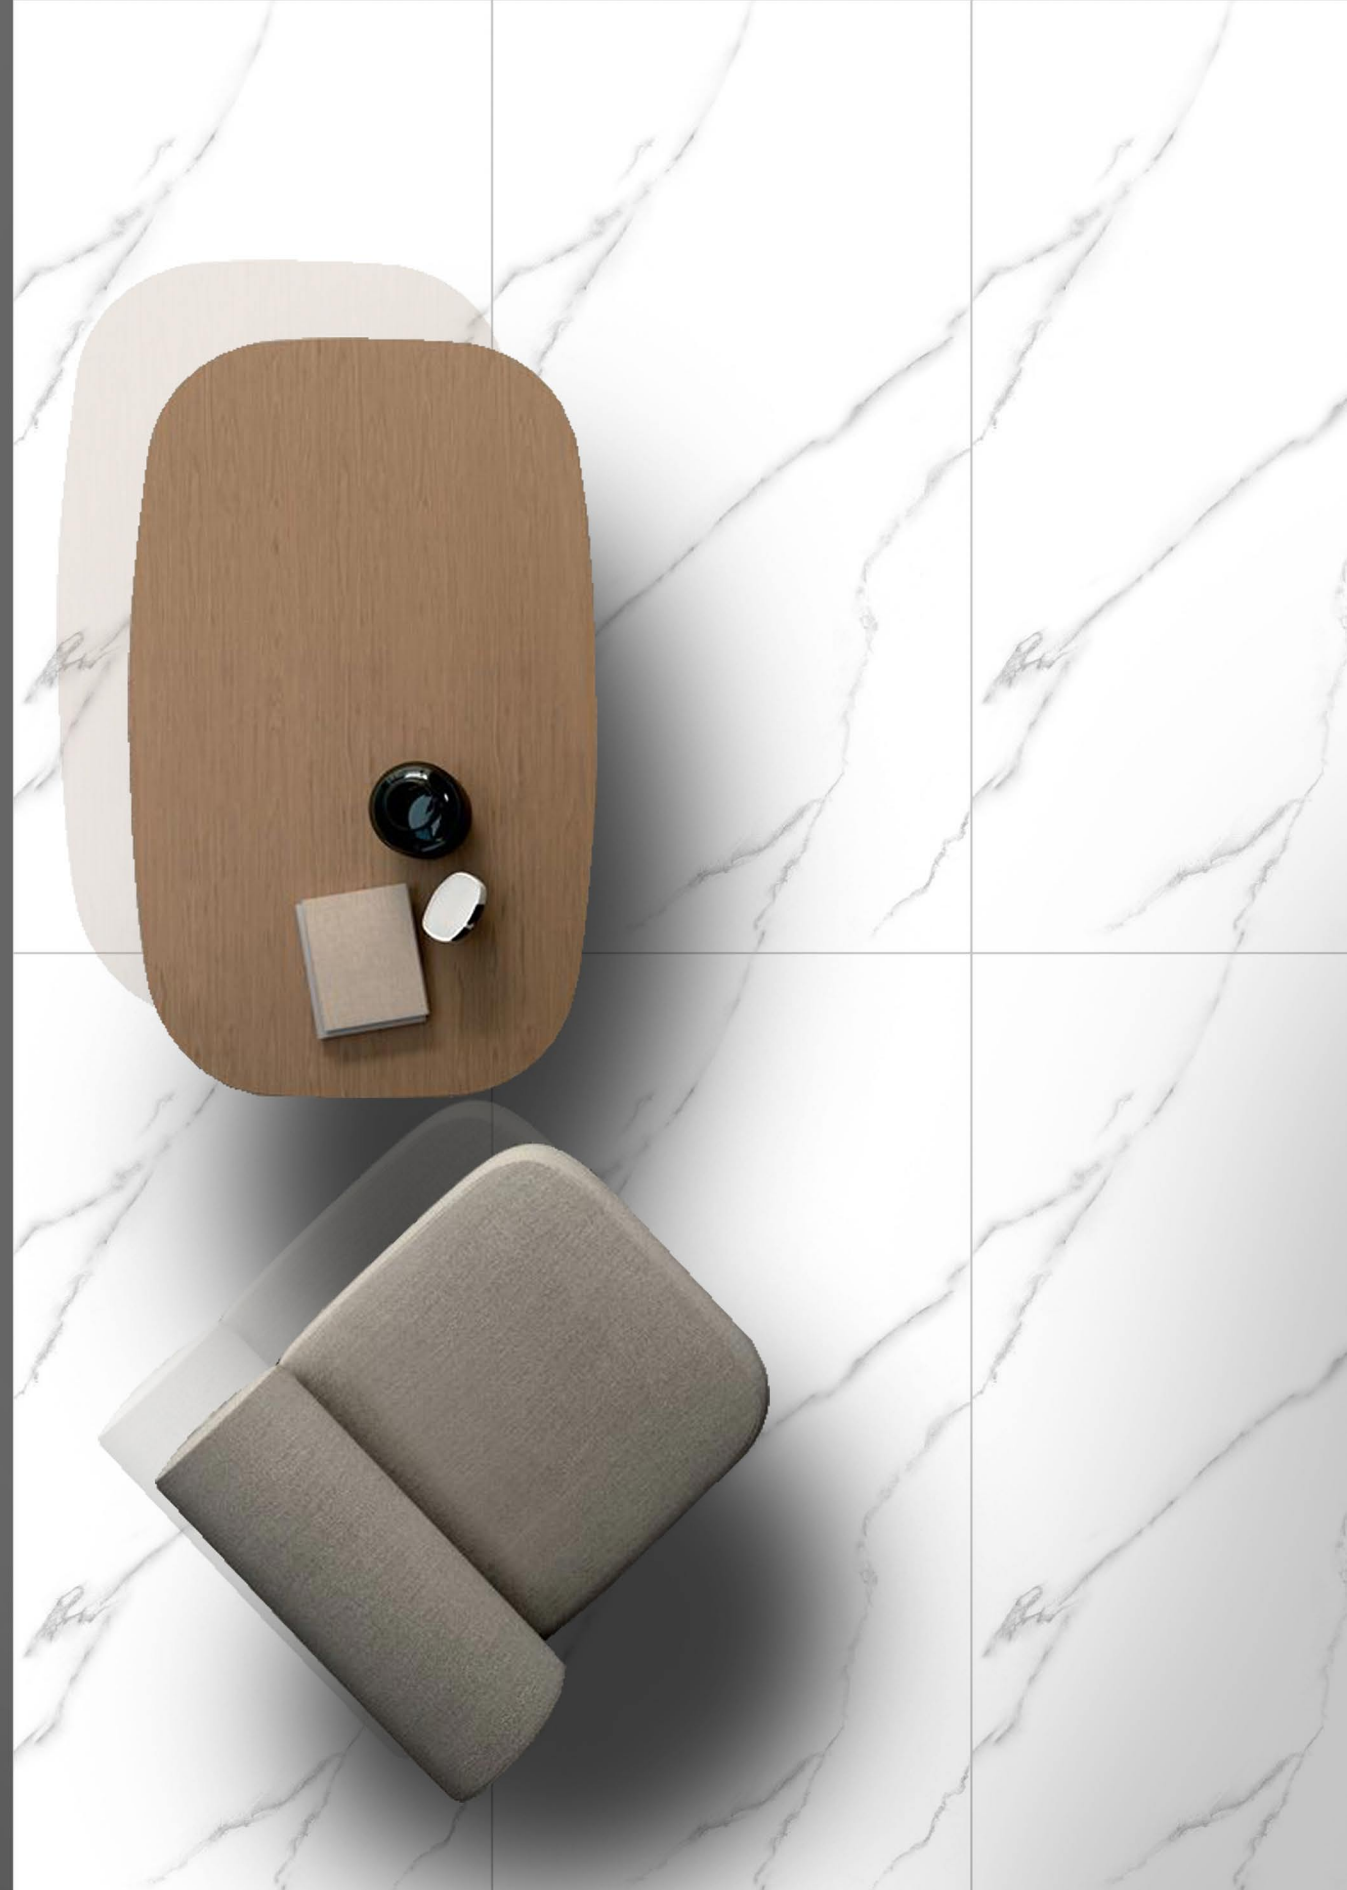

CREATIVE PATTERNS
FOR UNIQUE DESIGN