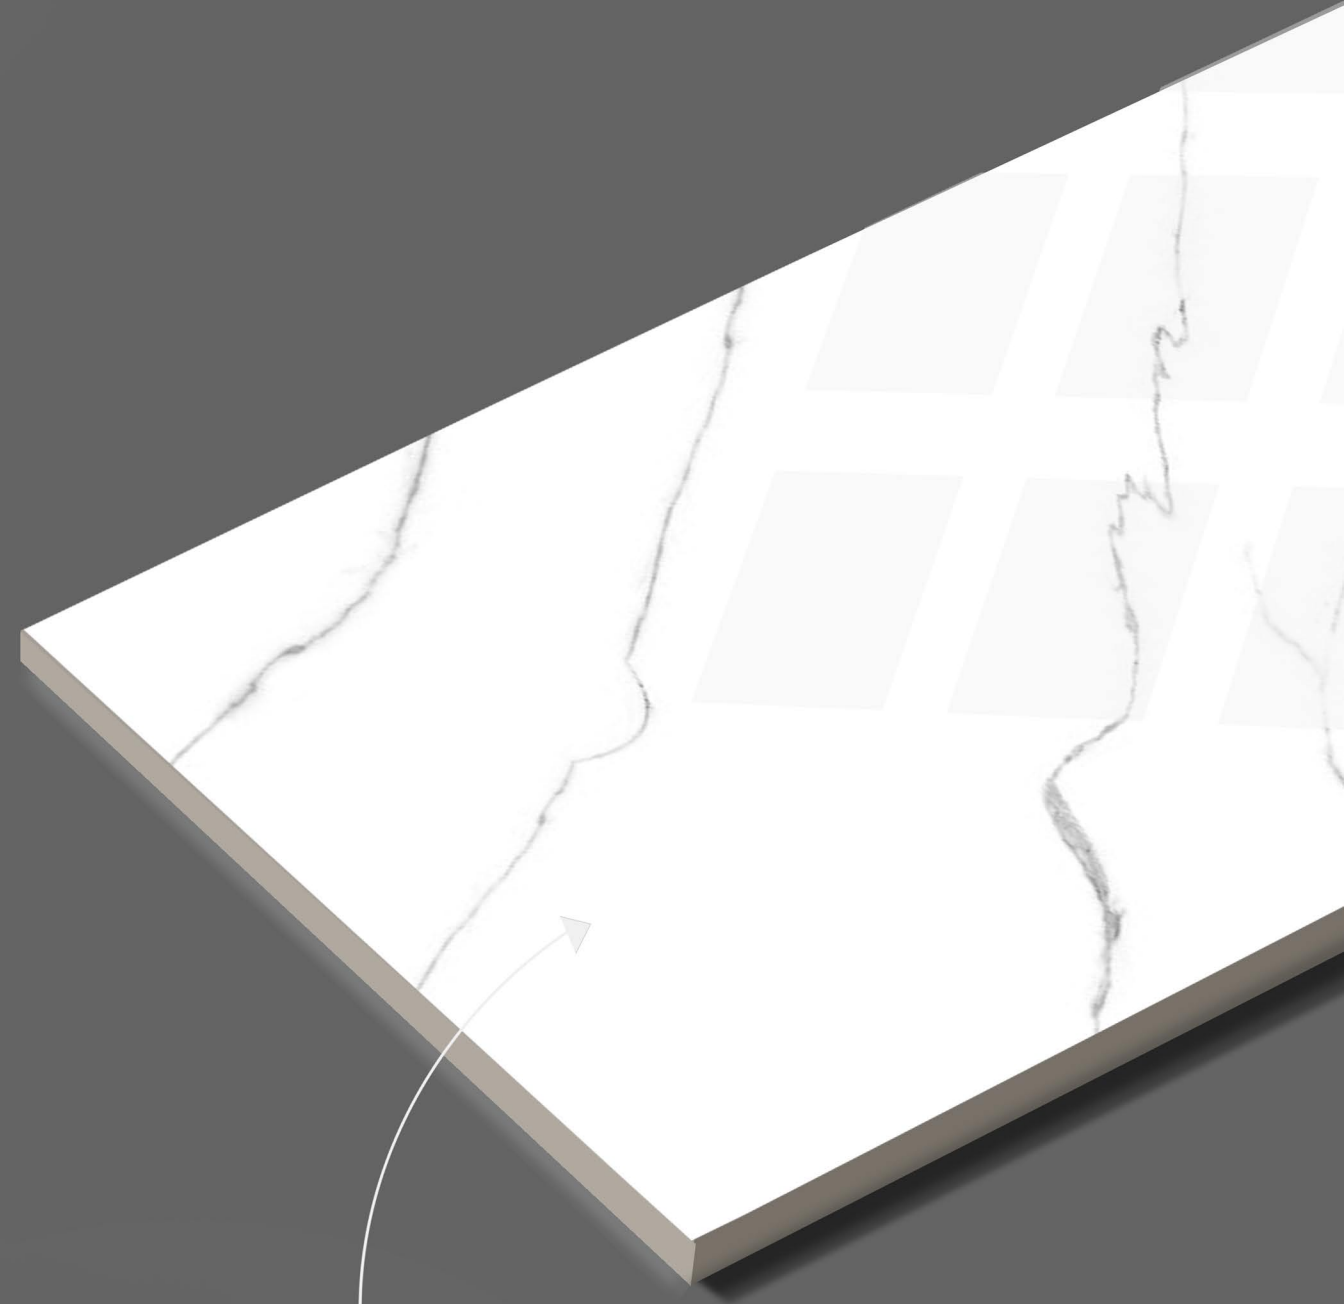

60X120CM / 2'X4'

ENDLESS GLOSSY

UNCOMPROMISING
ELEGANCE AND ALLURE