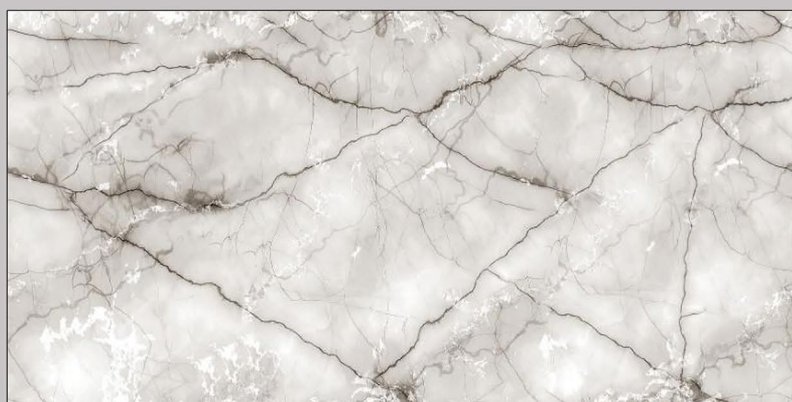

RANDOM :
01

60X120CM / 2'X4'

ENDLESS GLOSSY

FUNCTIONAL TEXTURE
WITH A NATURAL SOUL

ALT 1051

SURFACE :
ENDLESS
GLOSSY

SIZE :
600X
1200MM

RANDOM :
01