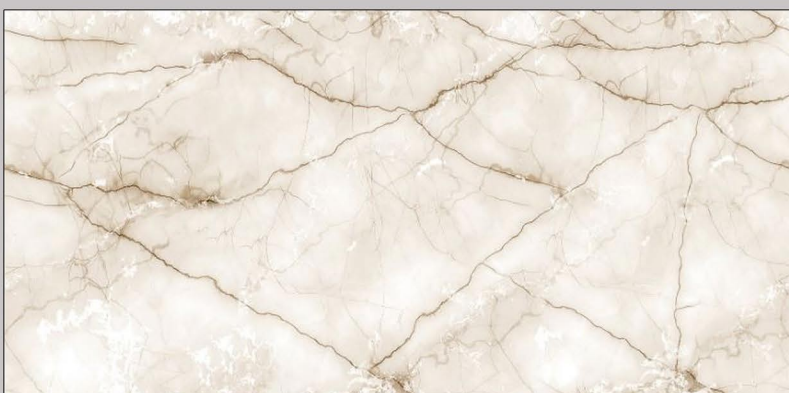

SURFACE :
ENDLESS
GLOSSY

SIZE :
600X
1200MM

RANDOM :
04

60X120CM / 2'X4'
ENDLESS GLOSSY

DESIGNING WITH
ERTHY TONES

ALT 1050

SURFACE :
ENDLESS
GLOSSY

SIZE :
600X
1200MM