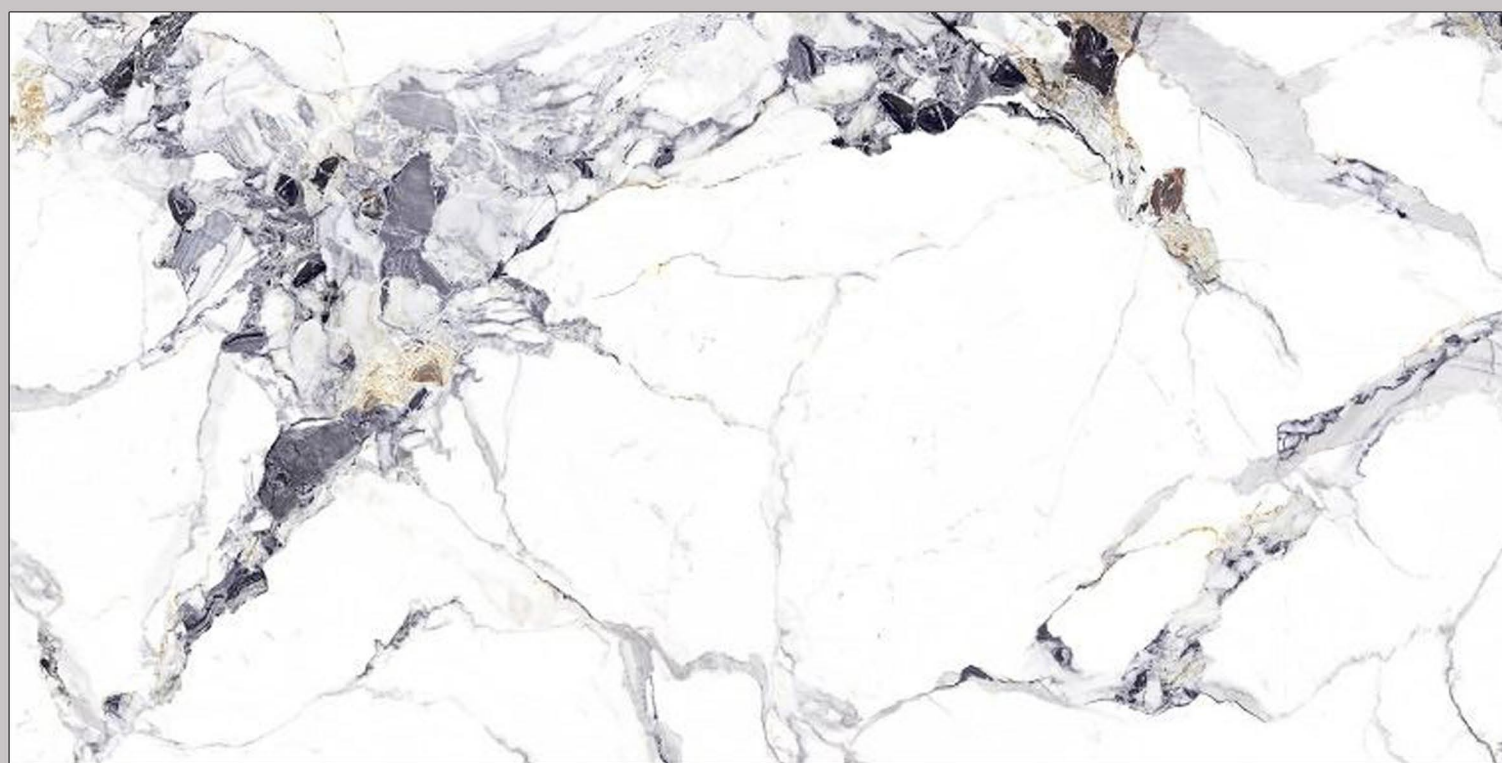

ALT 1048

SURFACE :
ENDLESS
GLOSSY

SIZE :
600X
1200MM

RANDOM :
04

60X120CM / 2'X4'

ENDLESS GLOSSY

BOLD VISION IN WELCOMING
SHADE OF BLUE

ALT 1049