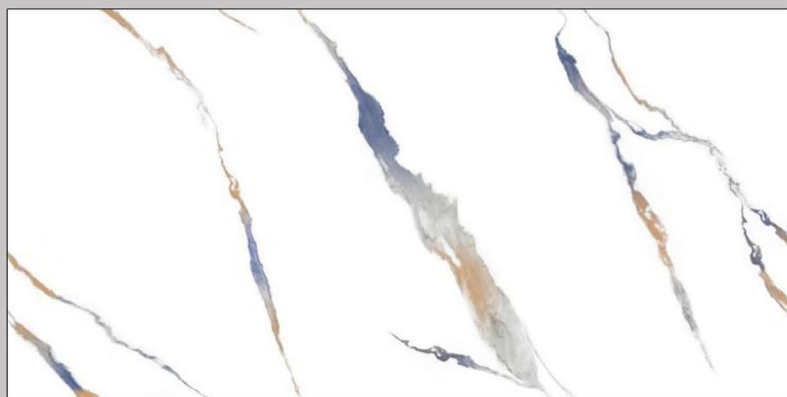

WITH THE GREATER EFFORT AND
INCOMPARABLE BEAUTY

ALT 1045

SURFACE :
ENDLESS
GLOSSY

SIZE :
600X
1200MM

RANDOM :
04

60X120CM / 2'X4'

ENDLESS GLOSSY

SEVERITY OF FORM
SURFACE LEVEL ENERGY