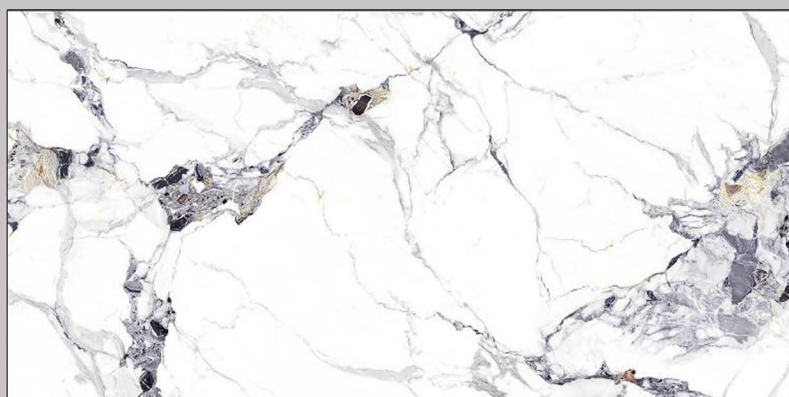

ALT 1048

SURFACE :
ENDLESS
GLOSSY

SIZE :
600X
1200MM

RANDOM :
04

60X120CM / 2'X4'

ENDLESS GLOSSY

BOLD VISION IN WELCOMING
SHADE OF BLUE

ALT 1049