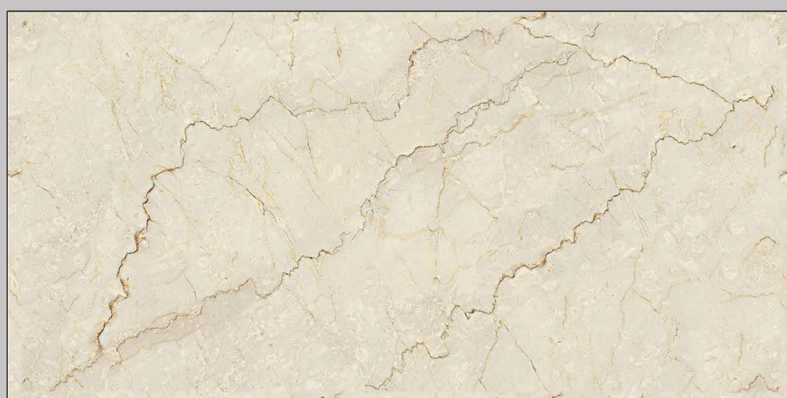

ALT 1037

SURFACE :
ENDLESS
GLOSSY

SIZE :
600X
1200MM

RANDOM :
03