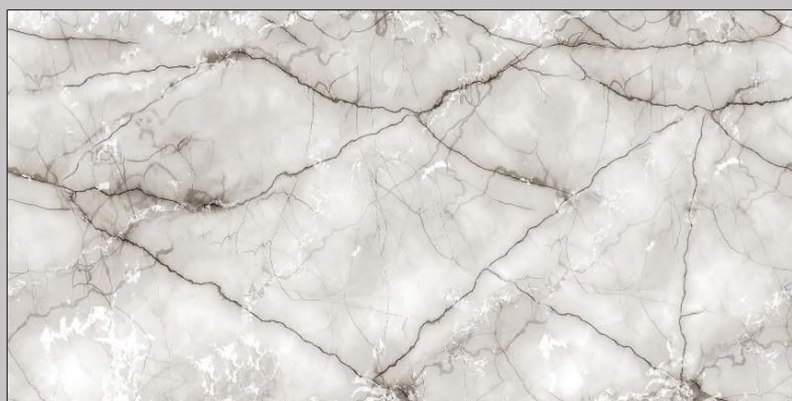

RANDOM :
01

60X120CM / 2'X4'

ENDLESS GLOSSY

FUNCTIONAL TEXTURE
WITH A NATURAL SOUL

ALT 1051

SURFACE :
ENDLESS
GLOSSY

SIZE :
600X
1200MM

RANDOM :
01