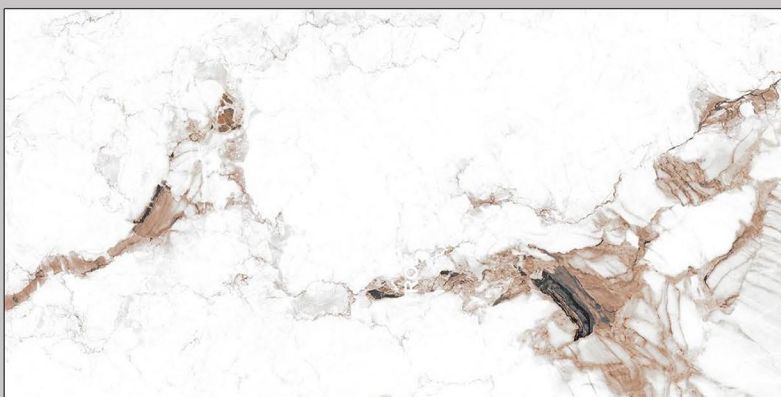

ALT 1052

SURFACE :
GLOSSY

SIZE :
**600X
1200MM**

RANDOM :
04