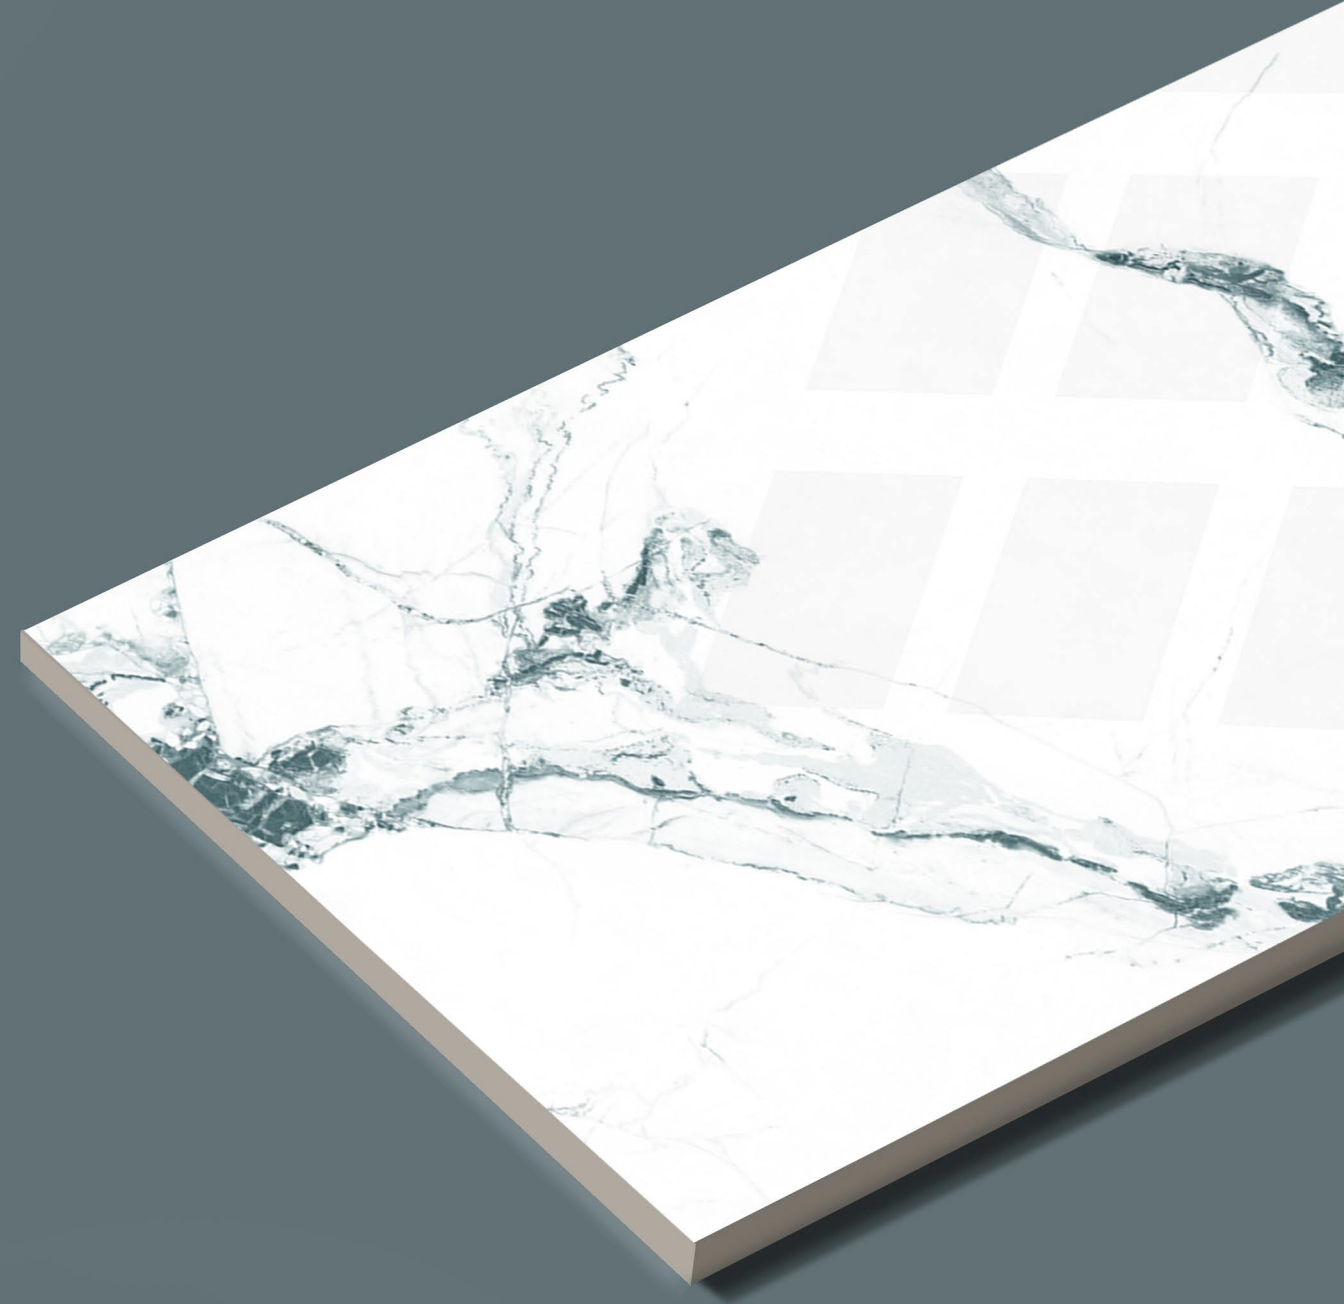

60X120CM / 2'X4'
GLOSSY FINISH

PERFECTLY MATCHES
YOUR STYLE