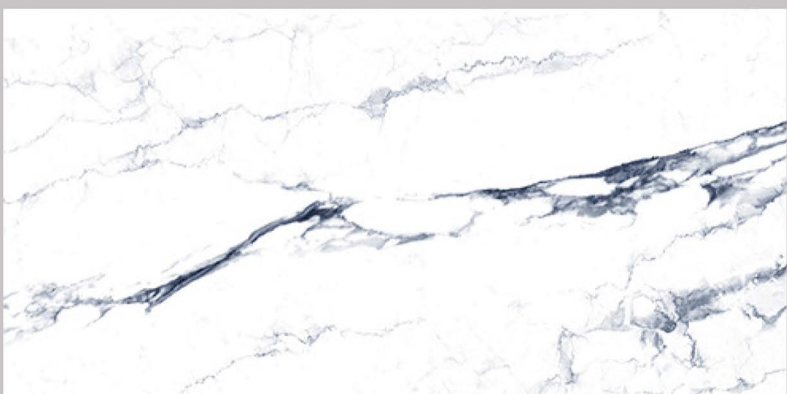

SURFACE :
GLOSSY

SIZE :
**600X
1200MM**

RANDOM :
04

60X120CM / 2'X4'
GLOSSY FINISH

PRECIOS MOMENT
LIGHTING UP THE DAY

ALT 1020

SURFACE :
GLOSSY

SIZE :
**600X
1200MM**