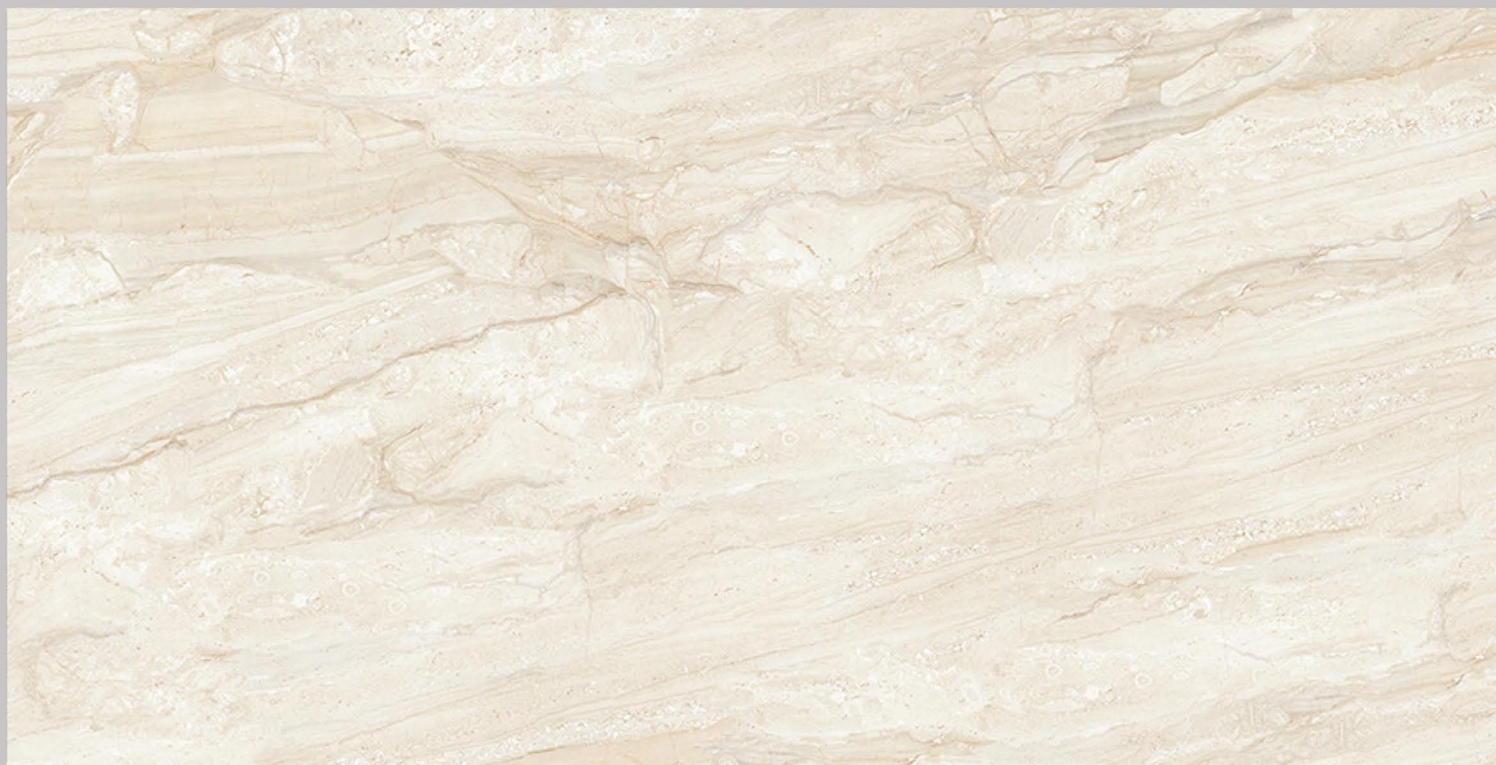

ALT 1022

SURFACE :
GLOSSY

SIZE :
**600X
1200MM**

RANDOM :
03