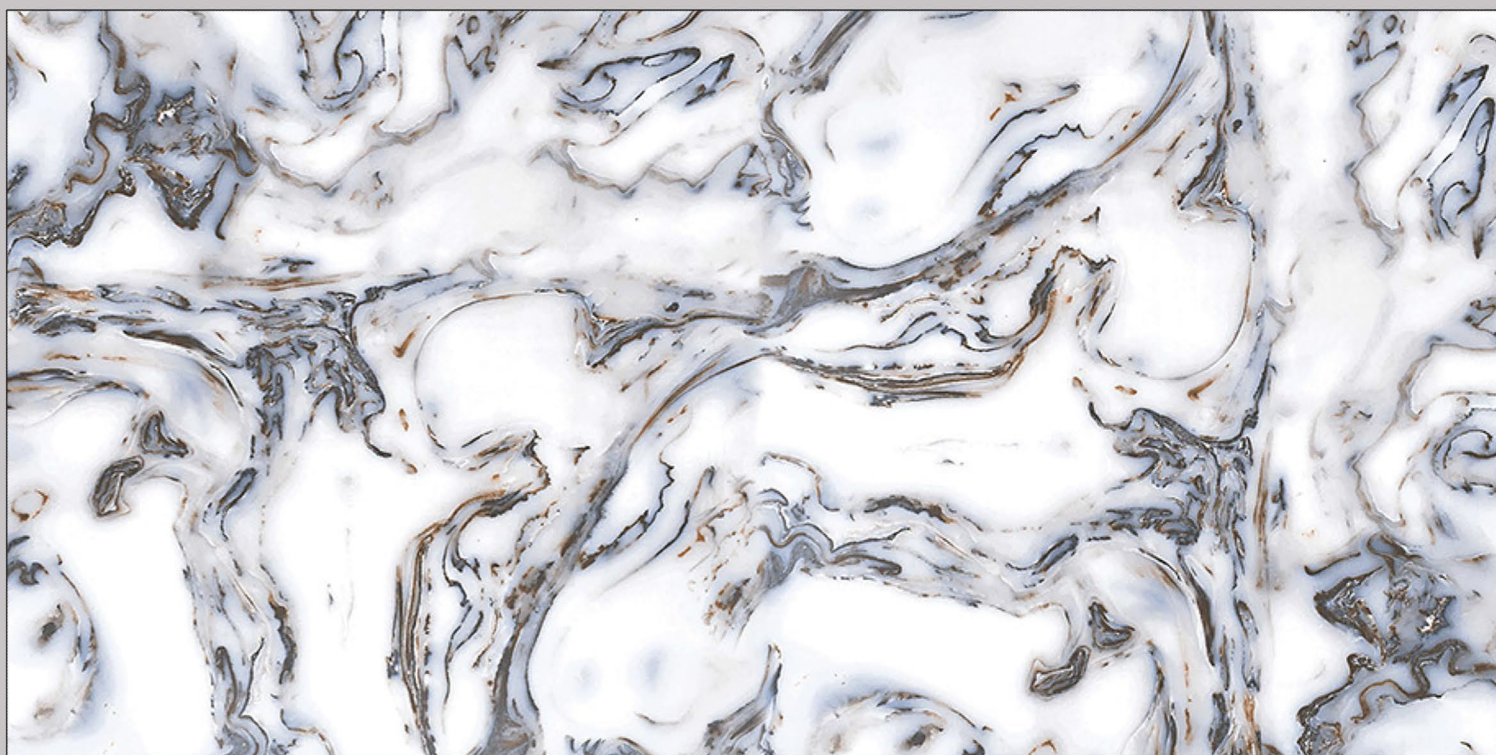

ALT 1028

SURFACE :
GLOSSY

SIZE :
**600X
1200MM**

RANDOM :
03