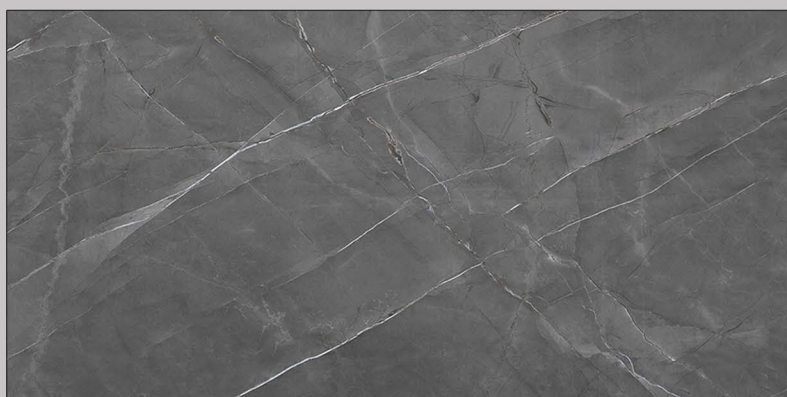

ALT 1006

SURFACE :
GLOSSY

SIZE :
**600X
1200MM**

RANDOM :
04

60X120CM / 2'X4'
GLOSSY FINISH

THE BEST WAY TO
START THE DAY

ALT 1007

SURFACE :
GLOSSY