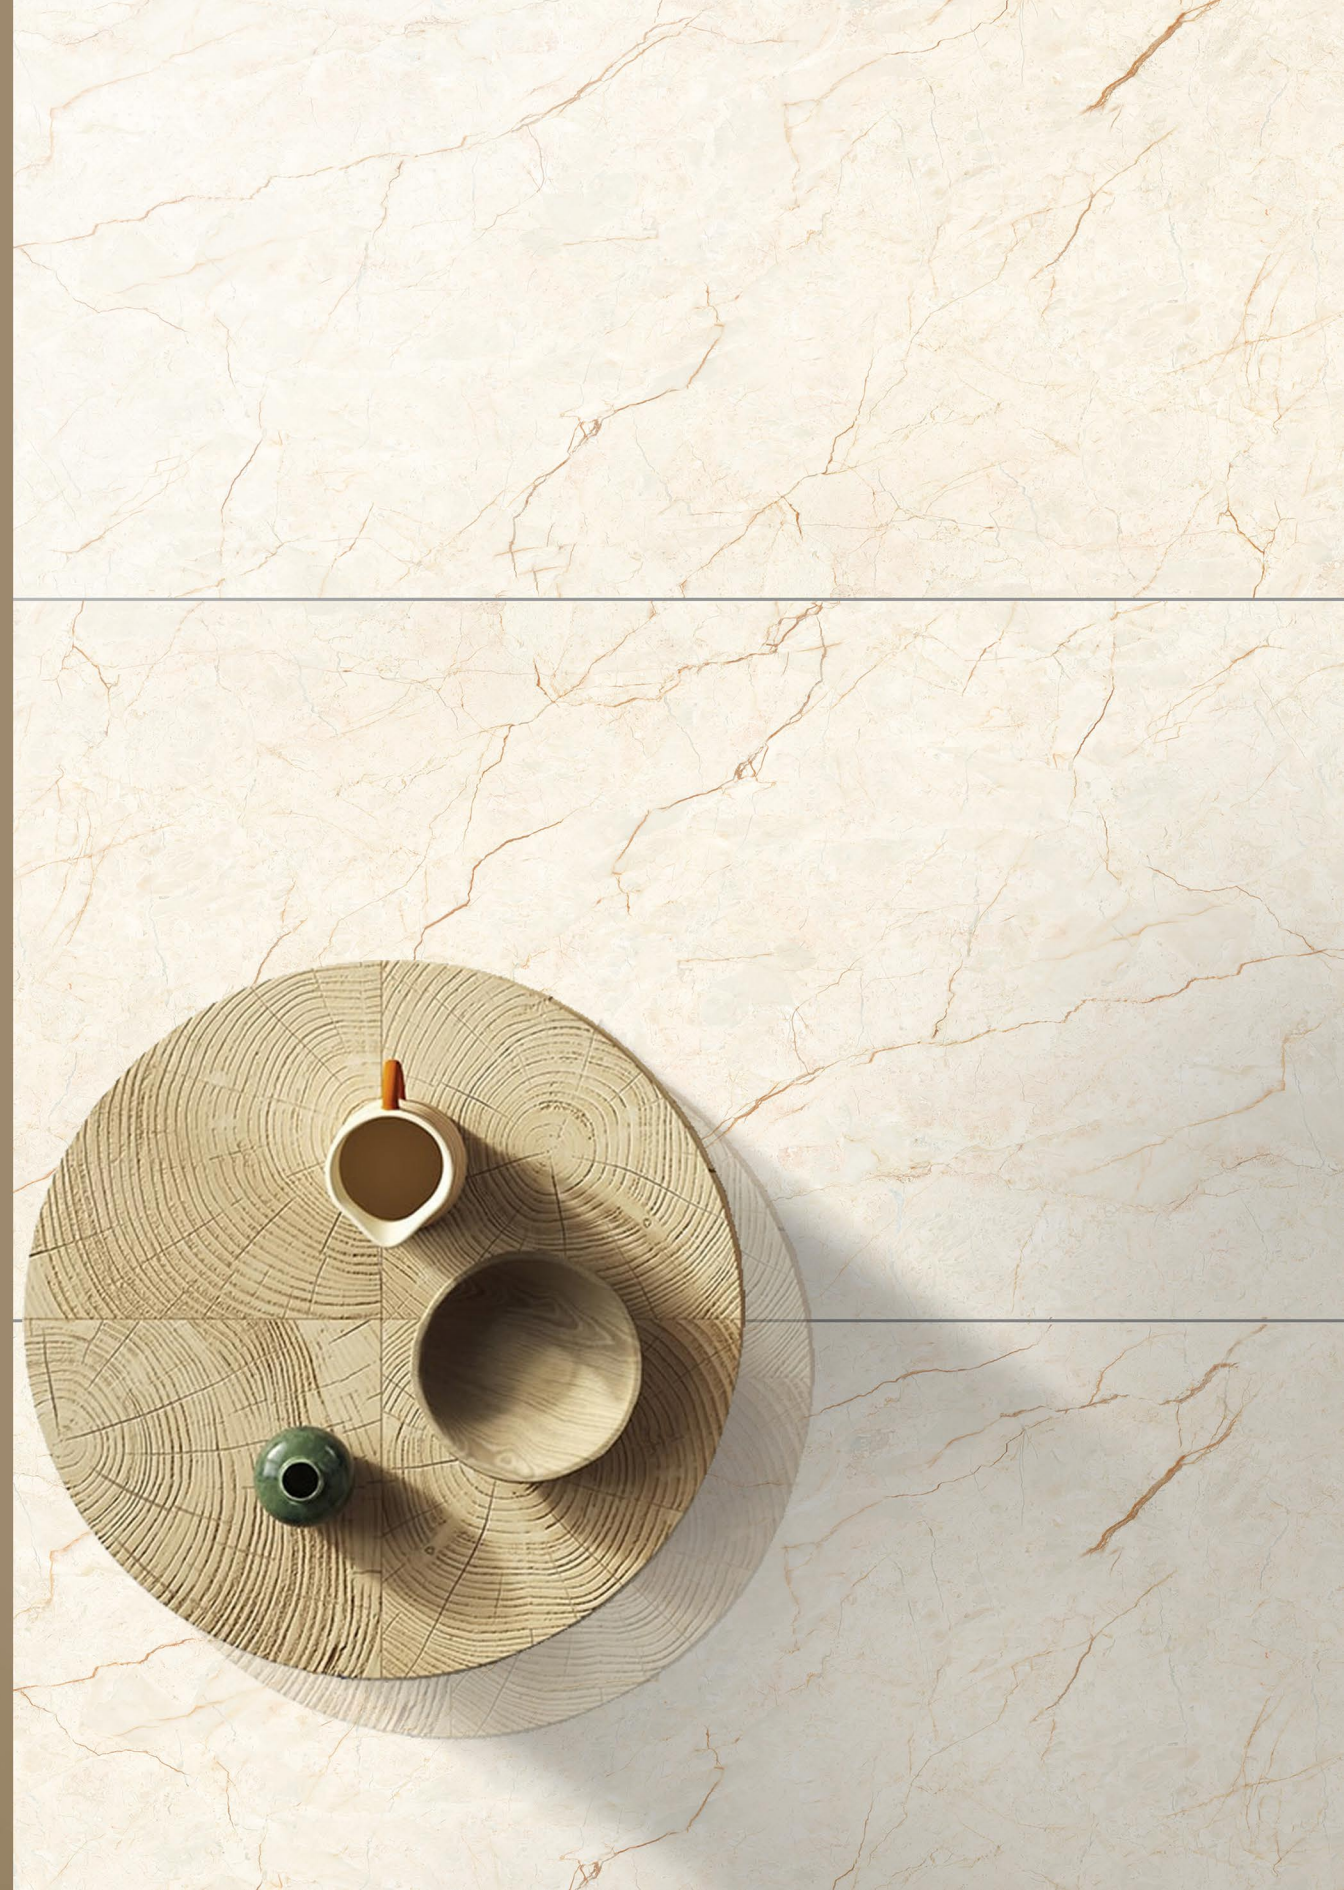

CREATE A HOME
THAT INSPIRES