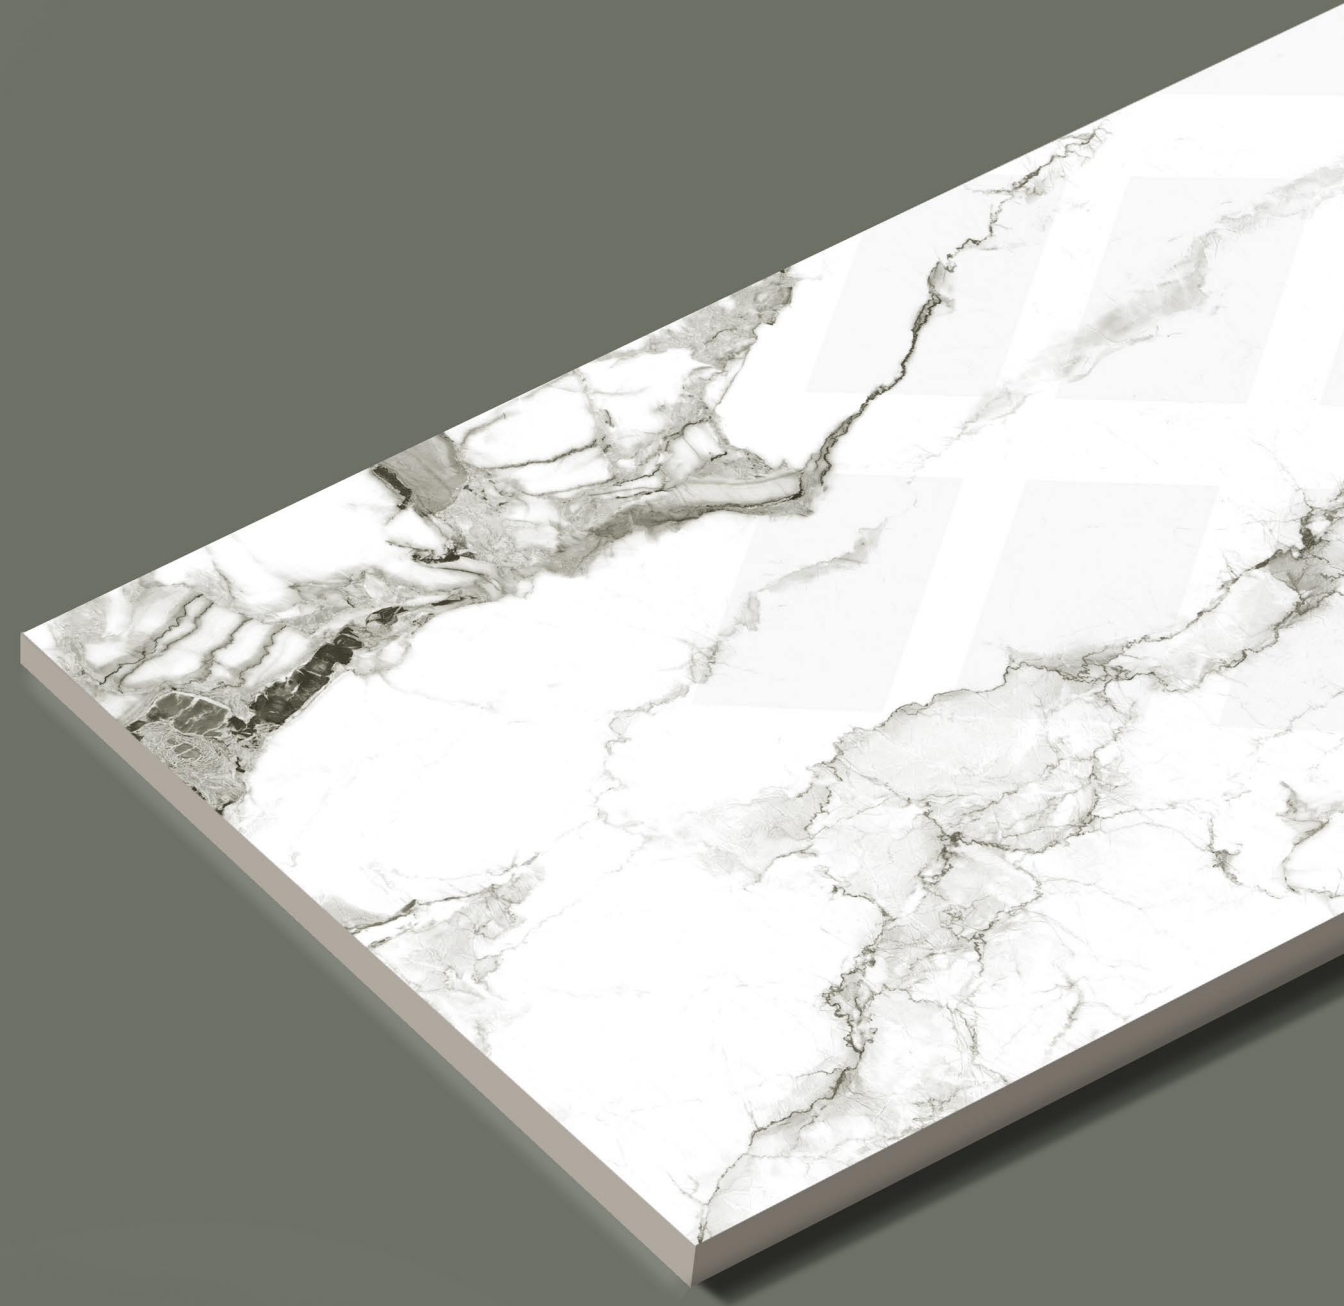

RANDOM :
04

60X120CM / 2'X4'
GLOSSY FINISH

DYNAMIC MATERIALS
FOR BESPOKE HOMES

ALT 1021

SURFACE :
GLOSSY

SIZE :
**600X
1200MM**

RANDOM :
04

60X120CM / 2'X4'
GLOSSY FINISH