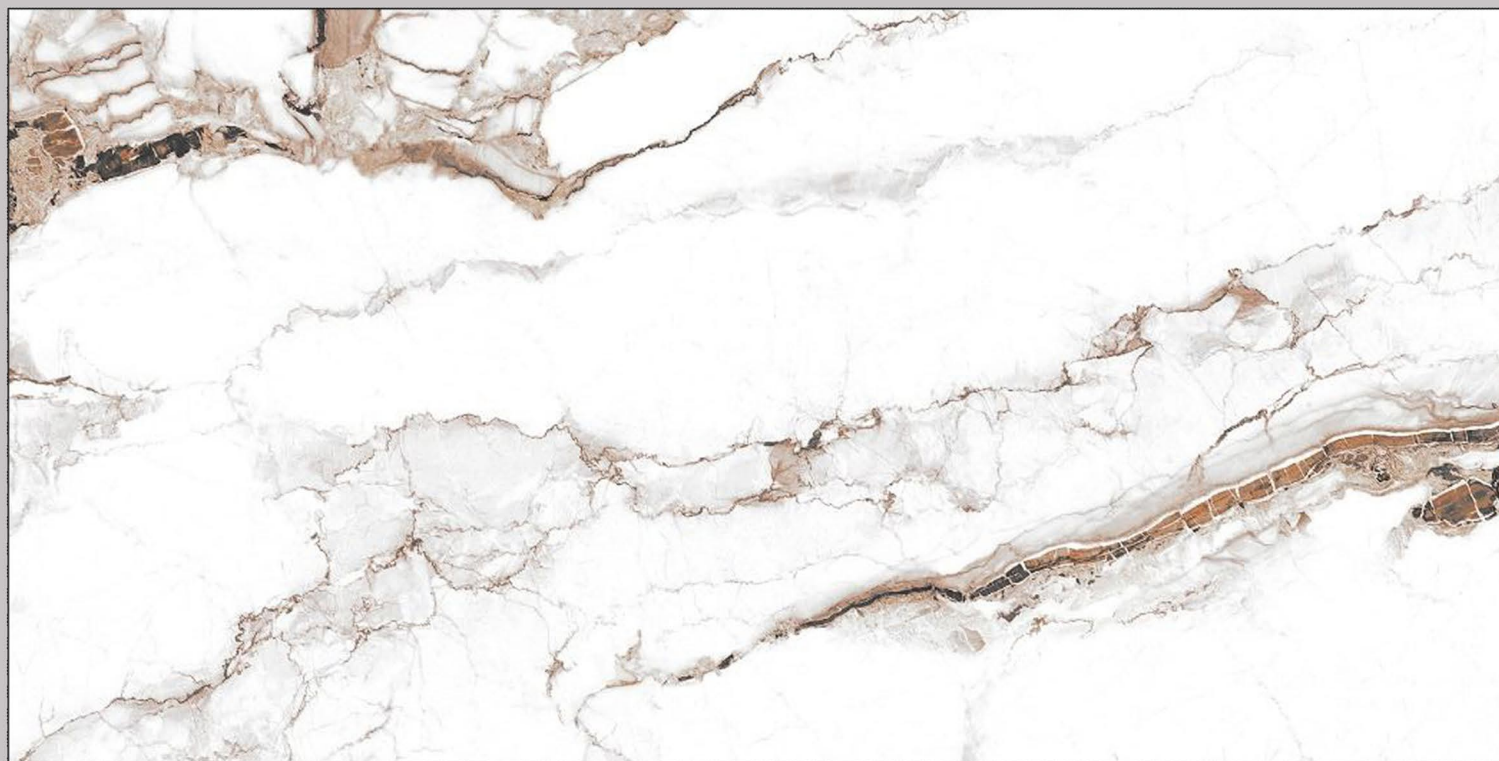

ALT 1052

SURFACE :
GLOSSY

SIZE :
**600X
1200MM**

RANDOM :
04