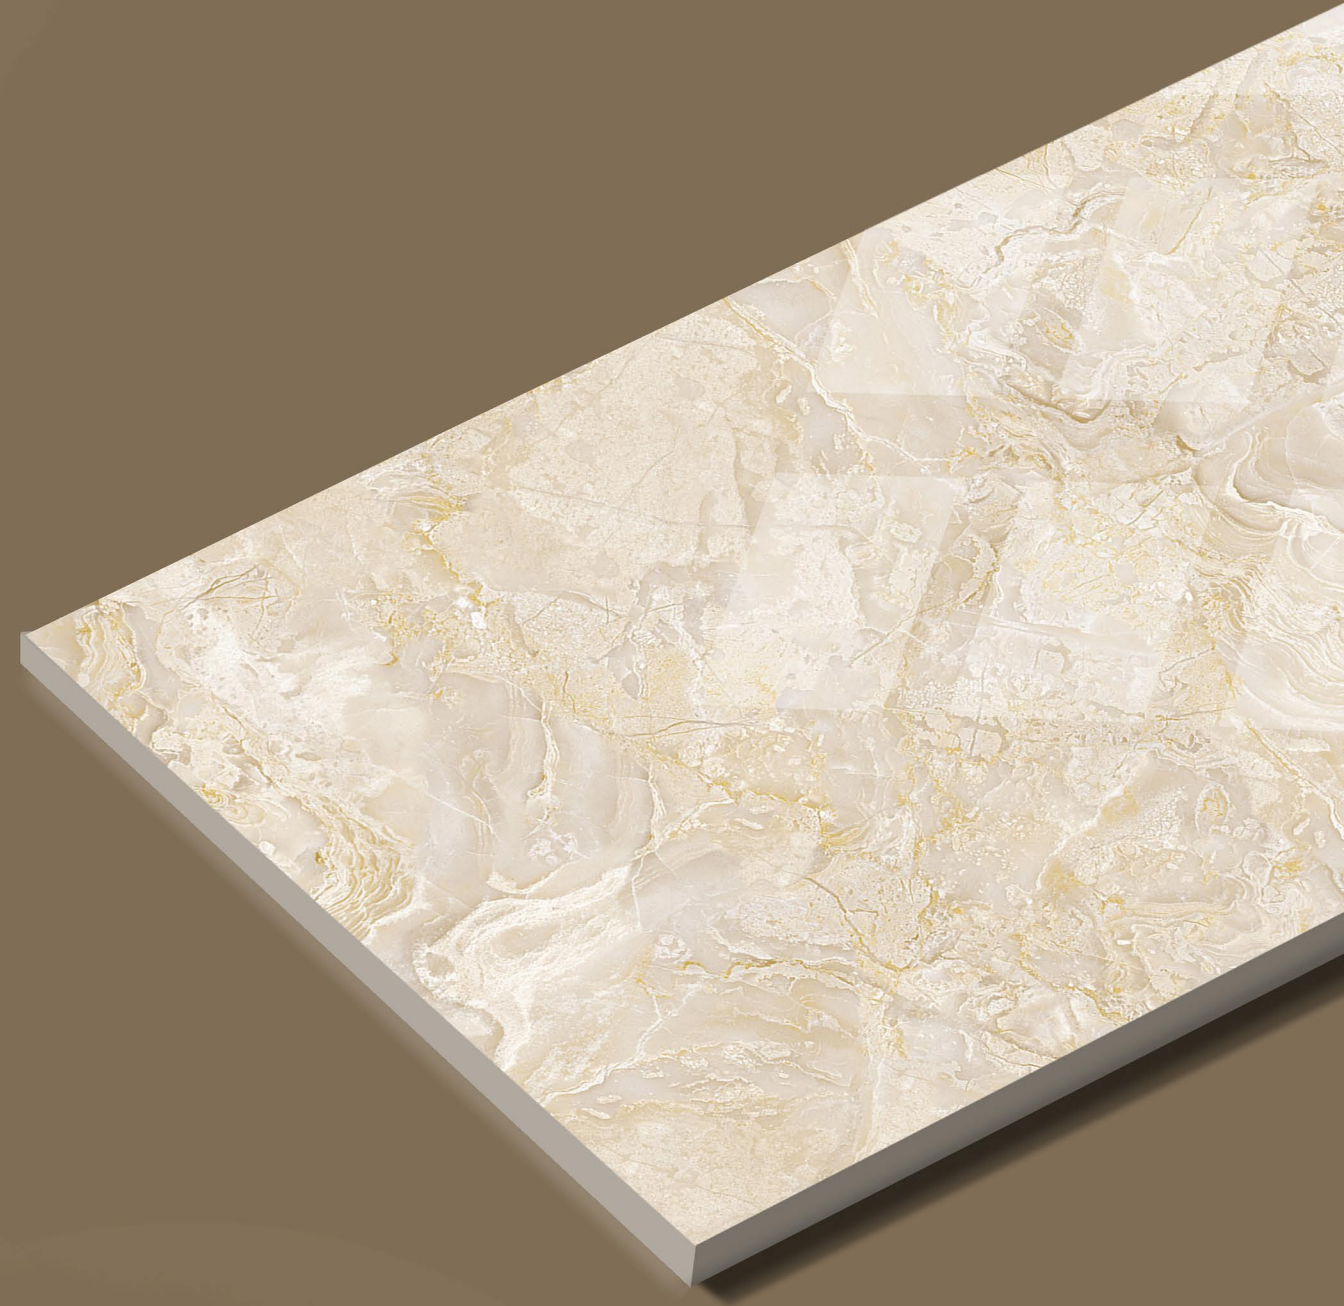

60X120CM / 2'X4'

GLOSSY FINISH

THE MODERN TOUCH
FOR YOUR SPACE