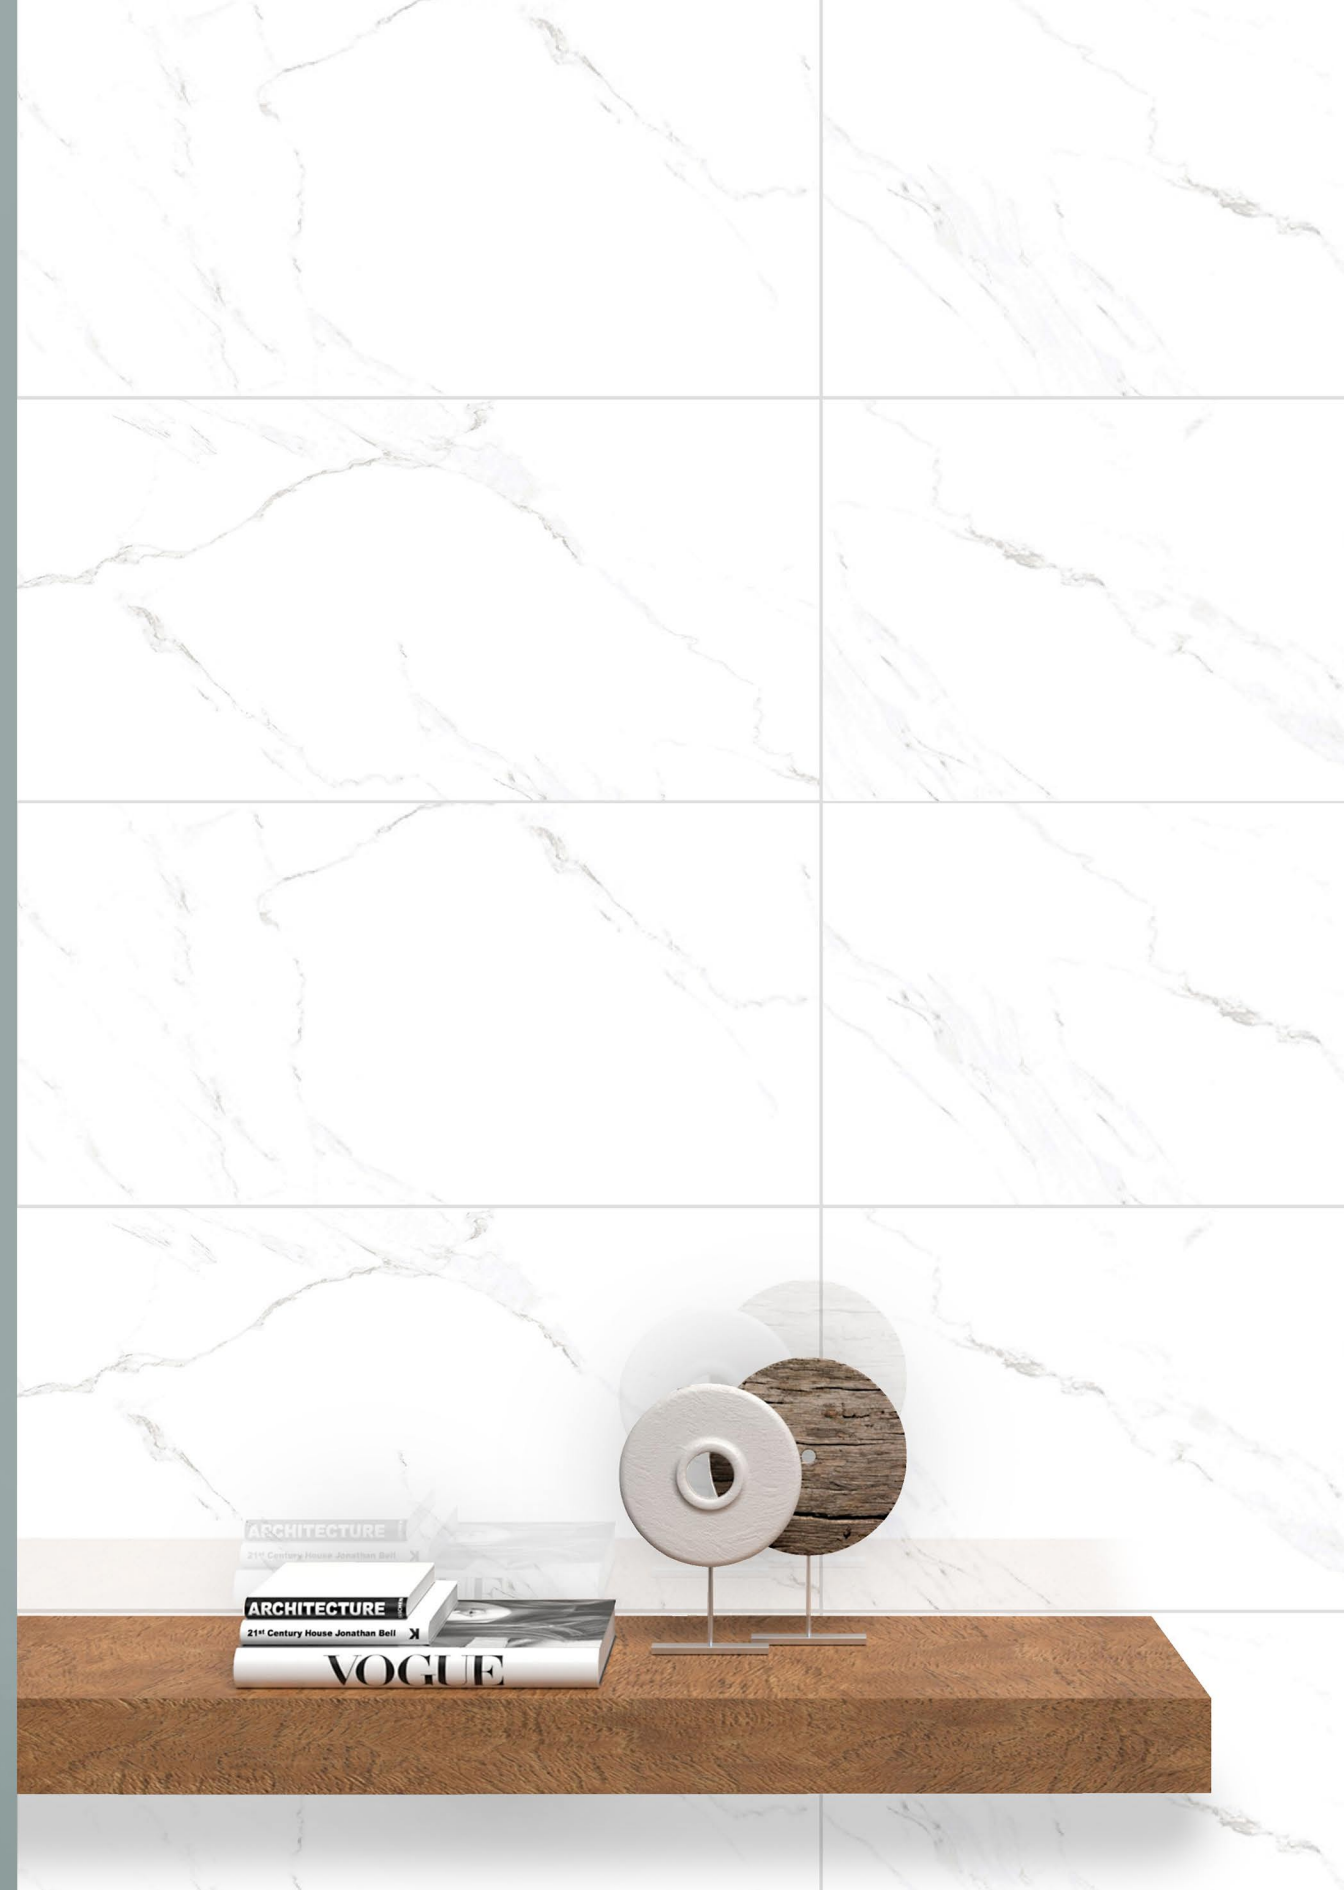

WARM TONES FOR
SPACES IN TOUCH