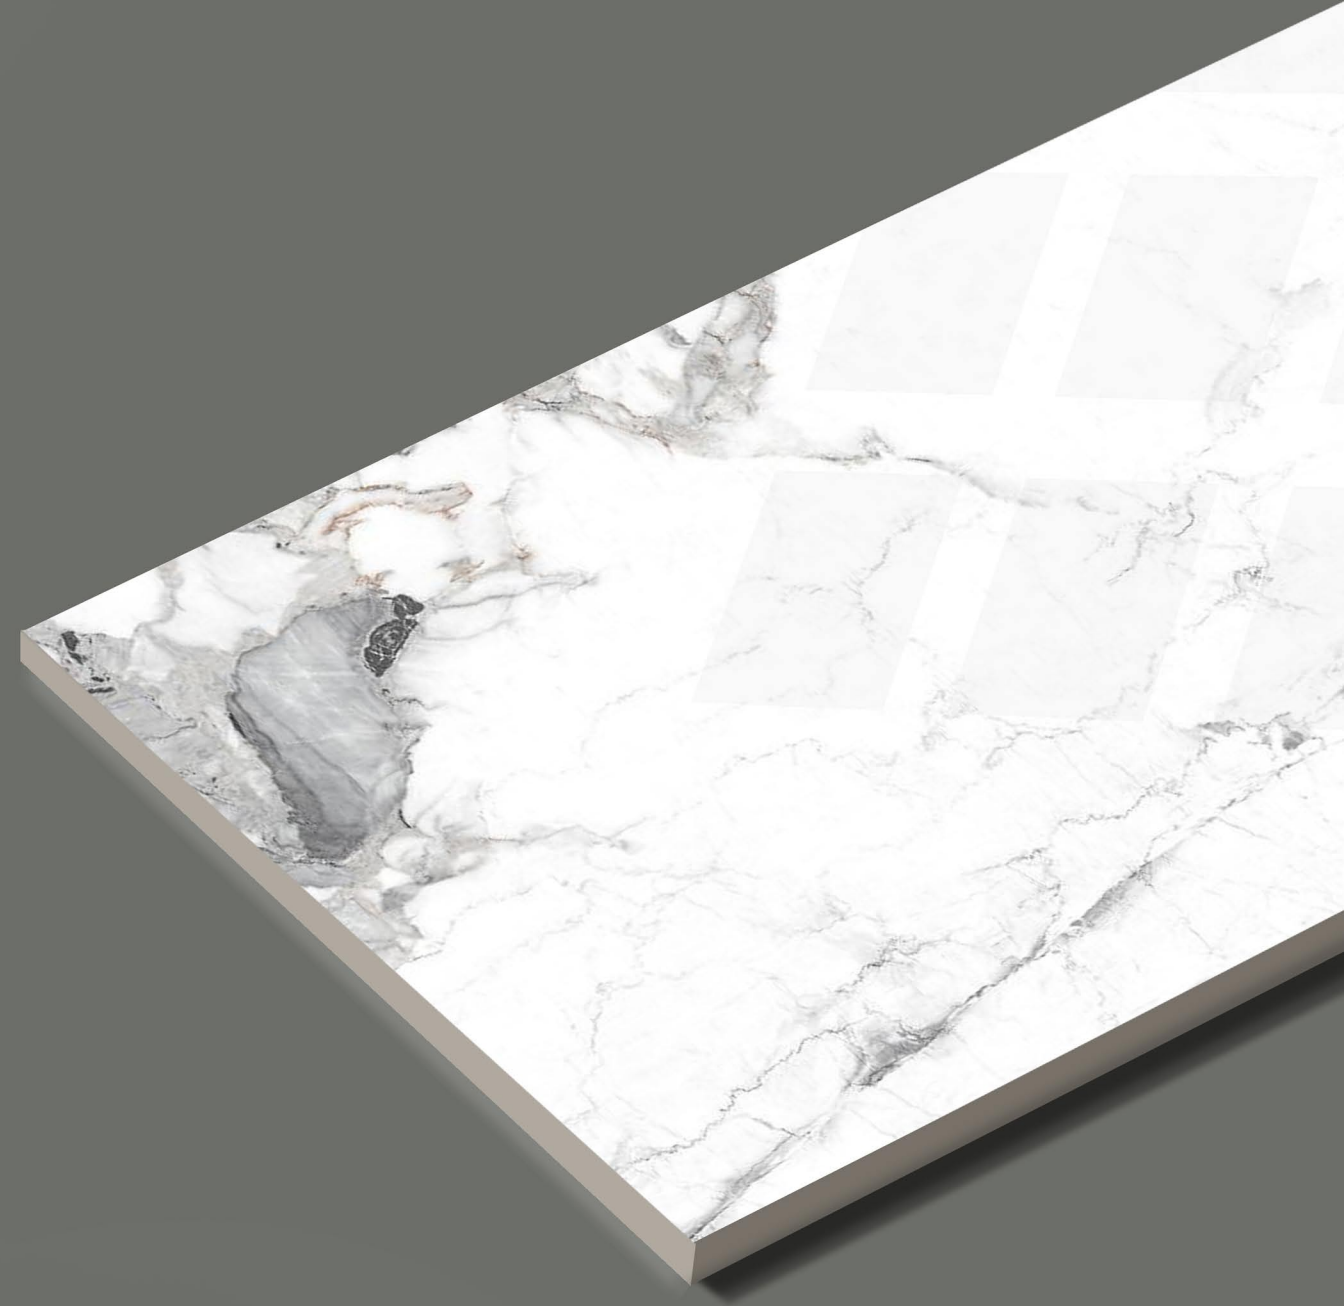

INNOVATIVE DESIGNS
LASTING IMPRESSION

ALT 1053

SURFACE :
GLOSSY

SIZE :
**600X
1200MM**

RANDOM :
04

60X120CM / 2'X4'
GLOSSY FINISH

DESIGN YOUR WORLD
WITH OUR TILES

ALT 1054