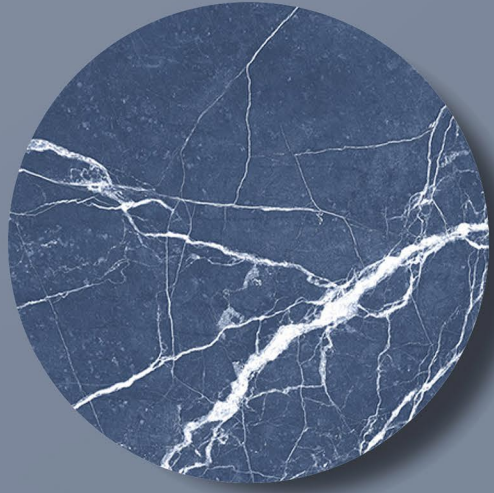

60X120CM / 2'X4'
GLOSSY FINISH