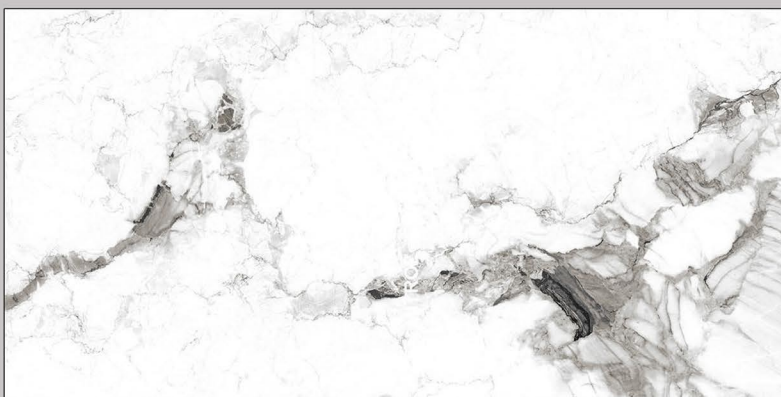

INNOVATIVE DESIGNS
LASTING IMPRESSION

ALT 1053

SURFACE :
GLOSSY

SIZE :
**600X
1200MM**

RANDOM :
04

60X120CM / 2'X4'
GLOSSY FINISH

DESIGN YOUR WORLD
WITH OUR TILES

ALT 1054