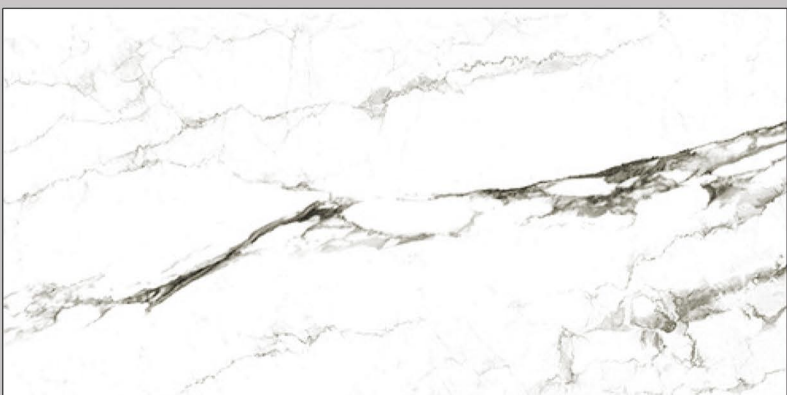

ALT 1021

SURFACE :
GLOSSY

SIZE :
**600X
1200MM**

RANDOM :
04