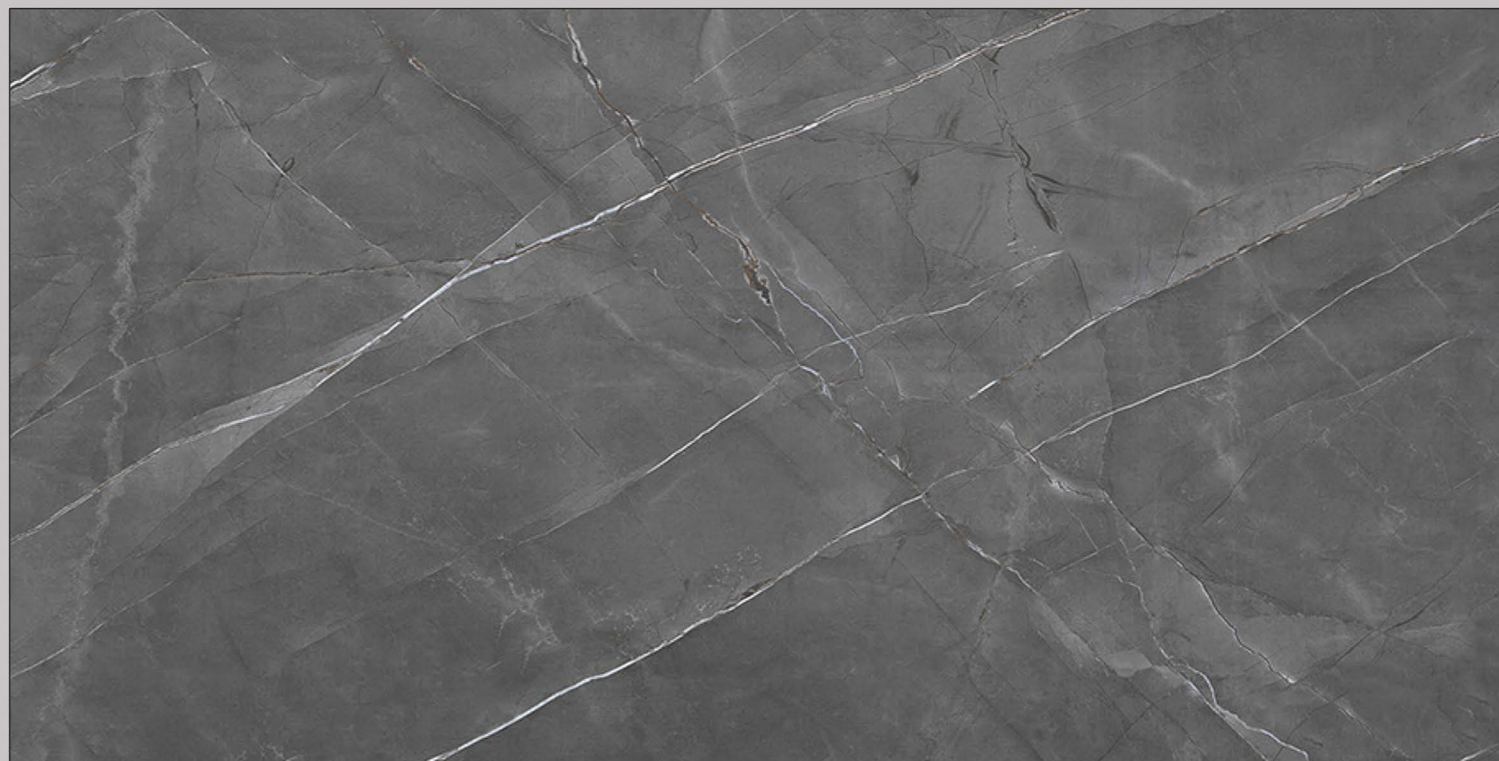

ALT 1006

SURFACE :
GLOSSY

SIZE :
**600X
1200MM**

RANDOM :
04

60X120CM / 2'X4'
GLOSSY FINISH

THE BEST WAY TO
START THE DAY

ALT 1007

SURFACE :
GLOSSY