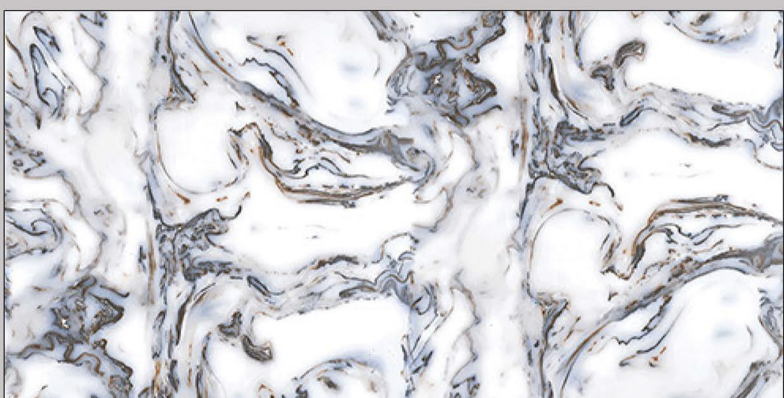

ALT 1028

SURFACE :
GLOSSY

SIZE :
**600X
1200MM**

RANDOM :
03