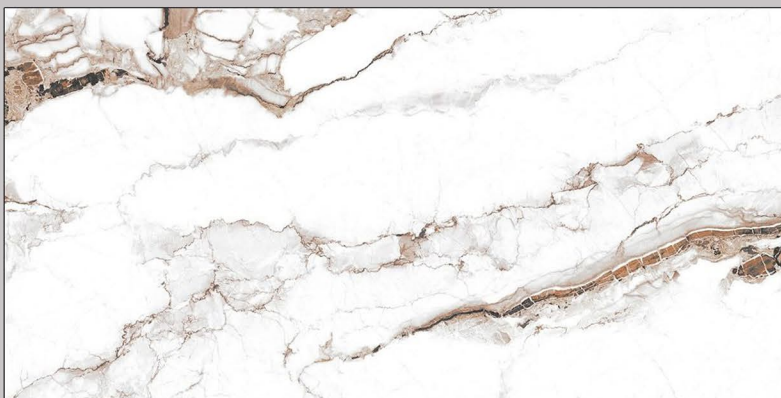

ALT 1052

SURFACE :
GLOSSY

SIZE :
**600X
1200MM**

RANDOM :
04