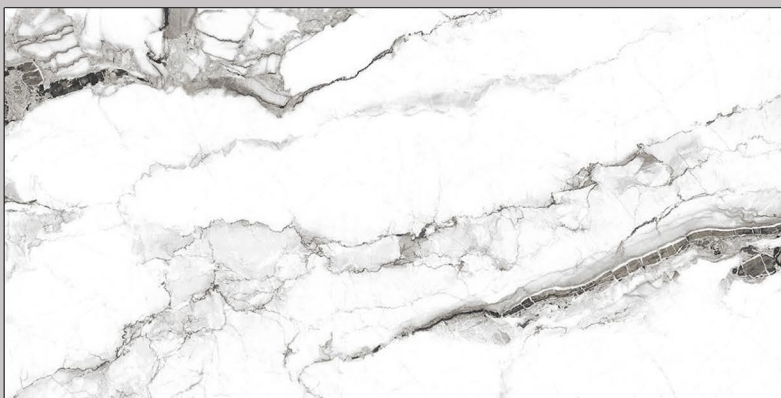

INNOVATIVE DESIGNS
LASTING IMPRESSION

ALT 1053

SURFACE :
GLOSSY

SIZE :
**600X
1200MM**

RANDOM :
04

60X120CM / 2'X4'
GLOSSY FINISH

DESIGN YOUR WORLD
WITH OUR TILES

ALT 1054