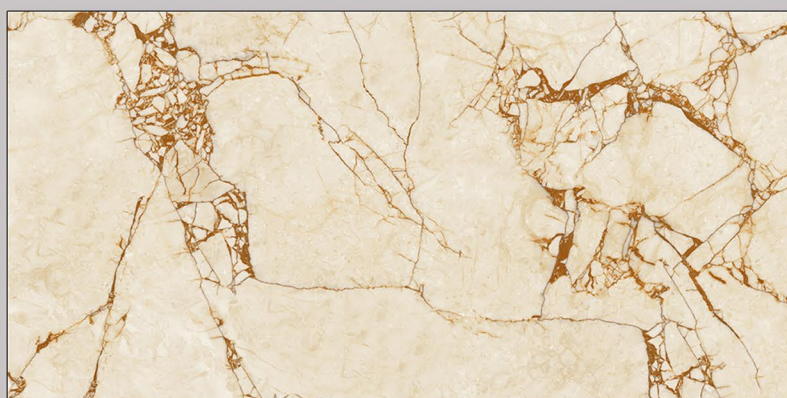

ICONIC MOMENTS
LUXURIOUS EXPERIENCE

ALT 1033

SURFACE :
GLOSSY

SIZE :
**600X
1200MM**

RANDOM :
04

60X120CM / 2'X4'
GLOSSY FINISH

REDEFINE
YOUR SPACE

ALT 1046