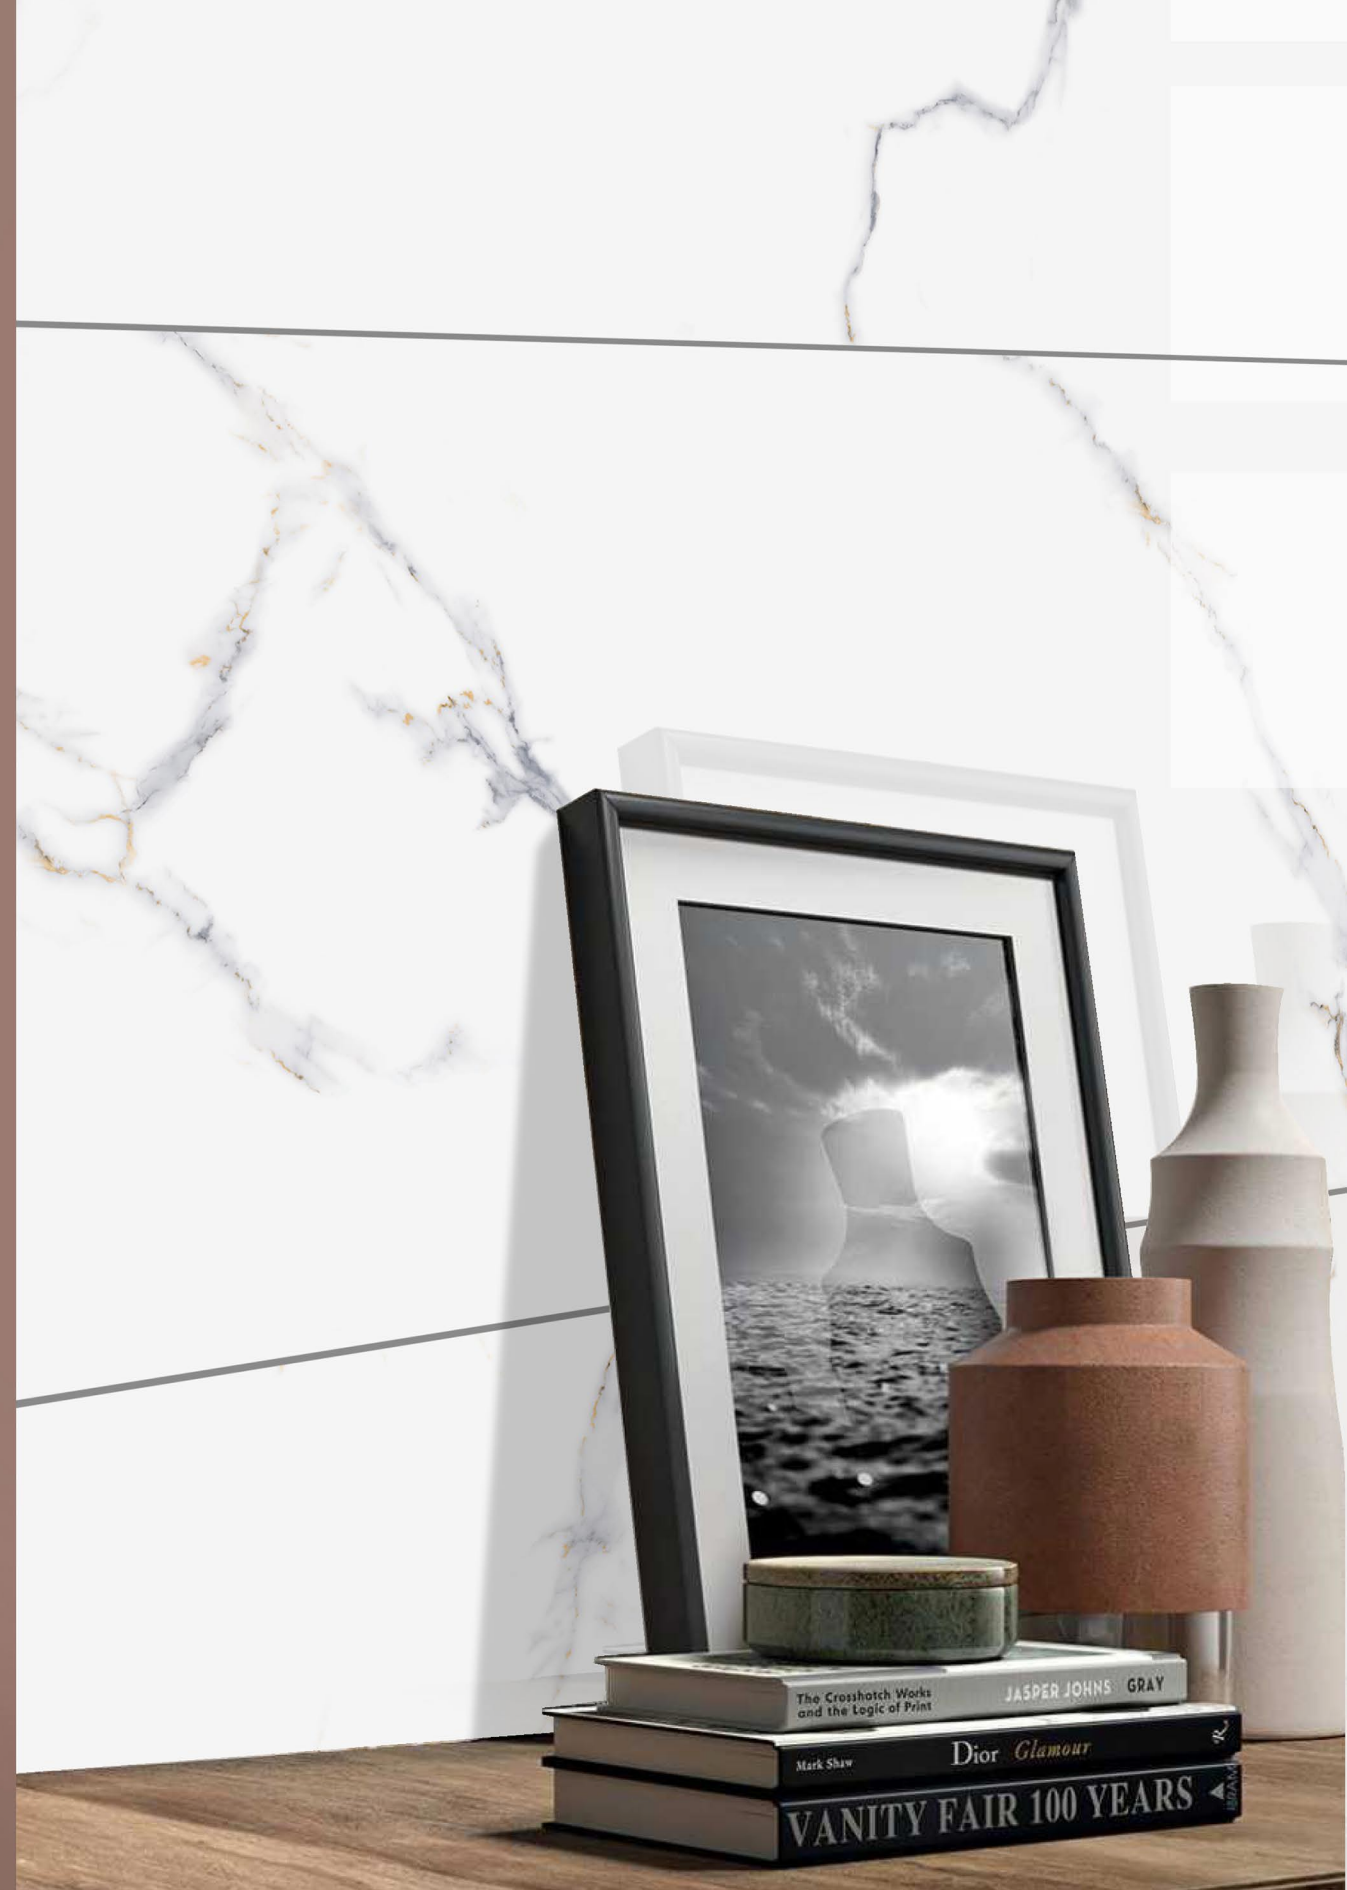

ICONIC MOMENTS
LUXURIOUS EXPERIENCE

ALT 1033

SURFACE :
GLOSSY

SIZE :
**600X
1200MM**

RANDOM :
04

60X120CM / 2'X4'
GLOSSY FINISH

REDEFINE
YOUR SPACE

ALT 1046