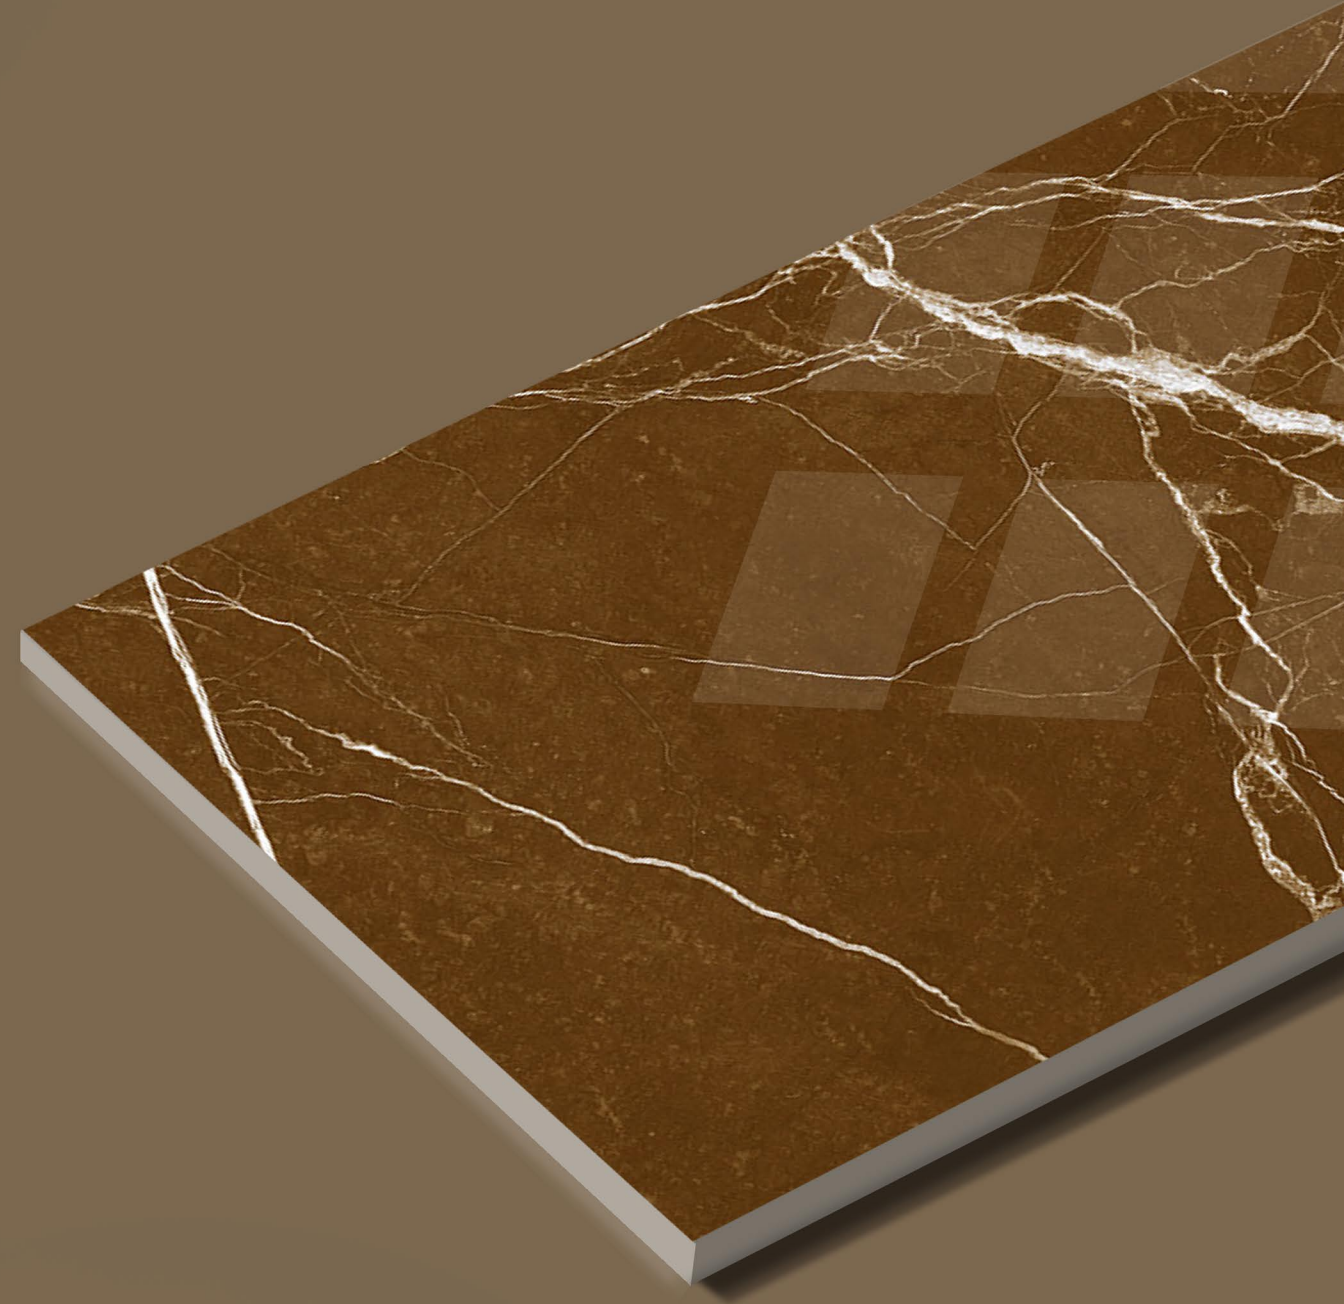

ALT 1014

SURFACE :
GLOSSY

SIZE :
**600X
1200MM**

RANDOM :
04

60X120CM / 2'X4'

GLOSSY FINISH

THE BEAUTY OF
FEELING AT HOME

ALT 1015