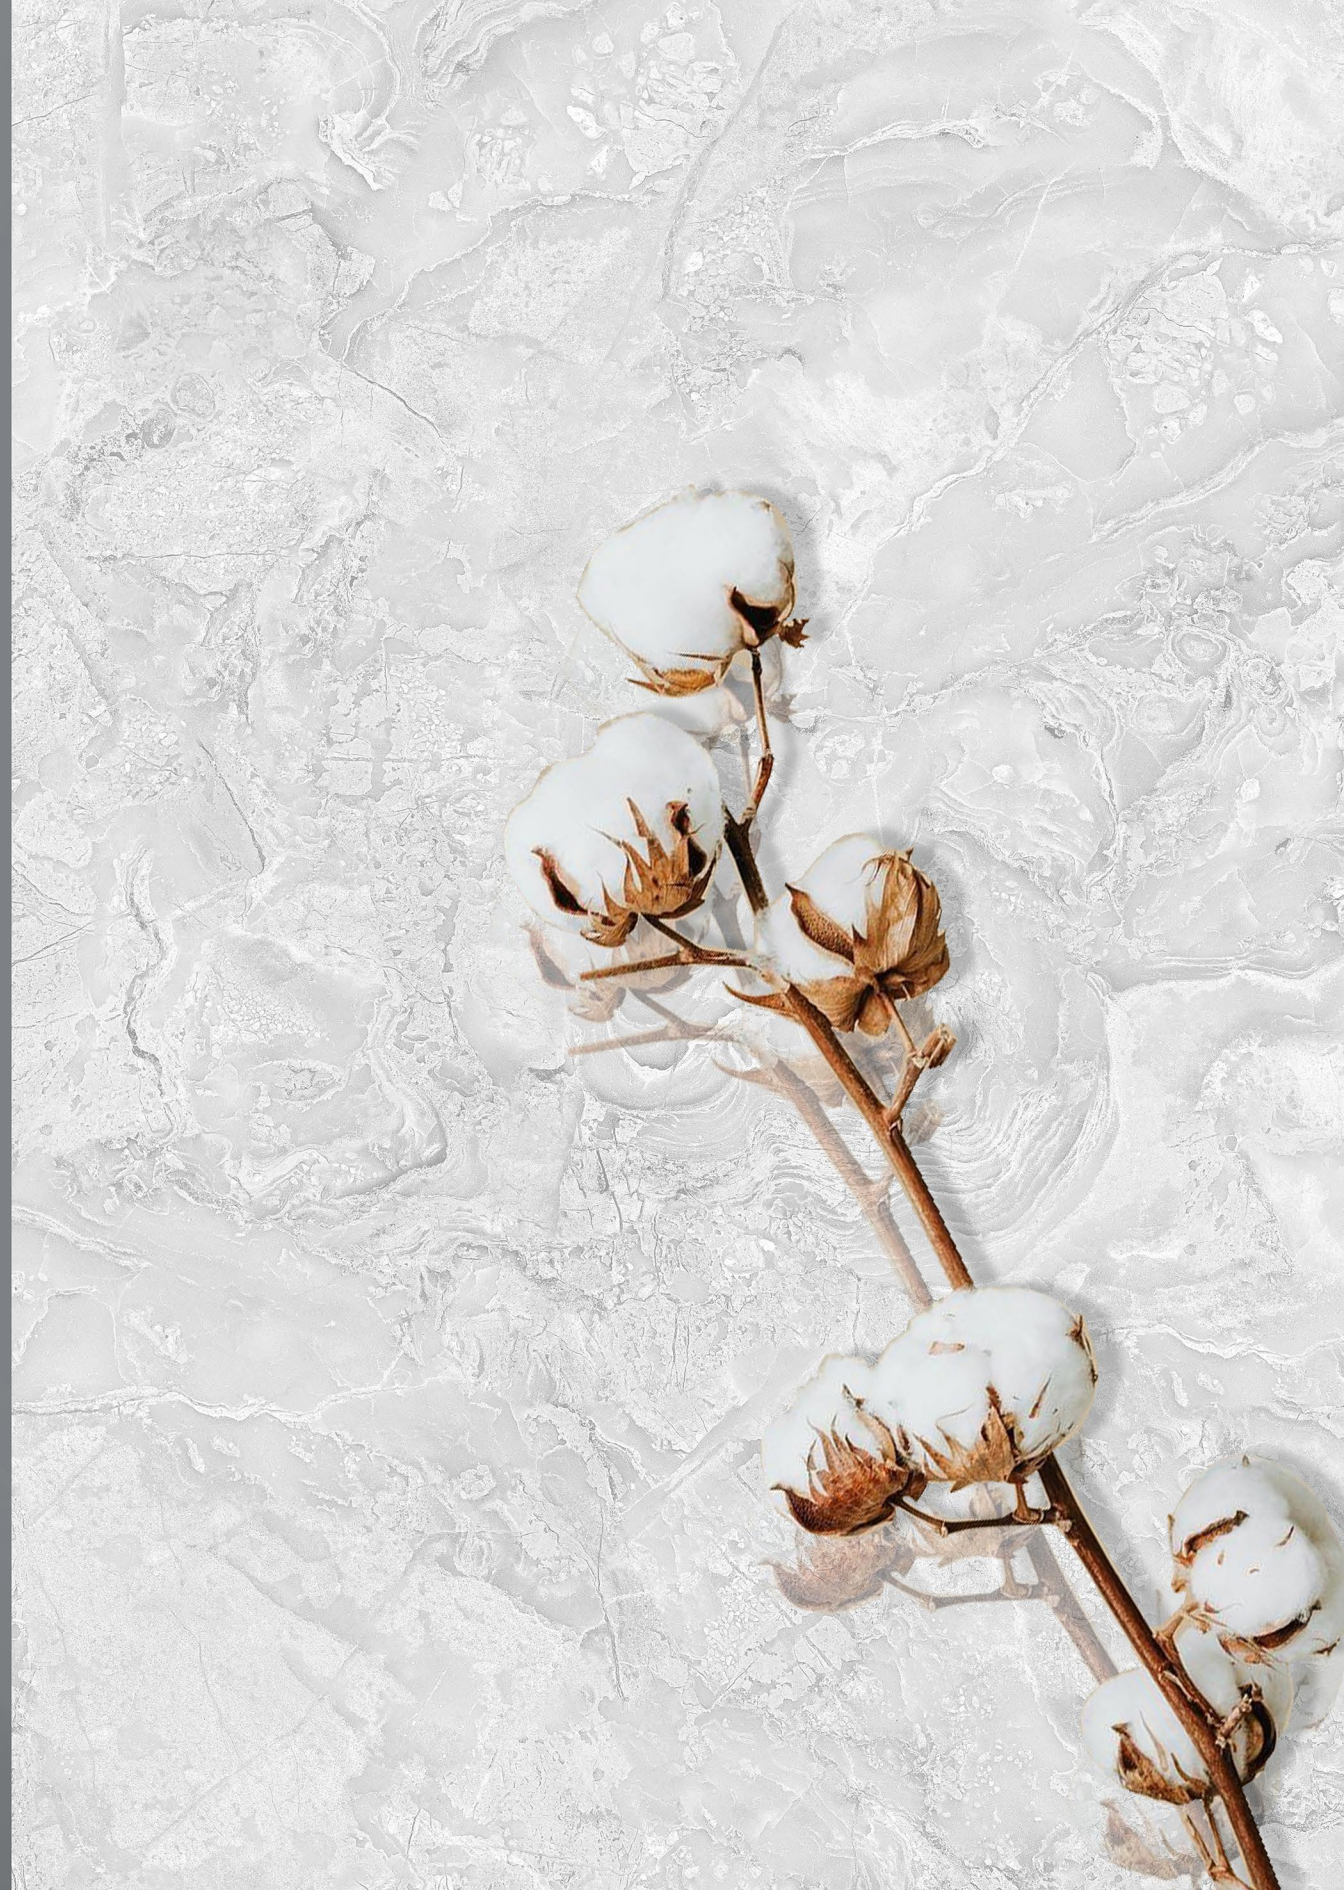

SHARE YOUR PASSION
IN INVITING SPACES