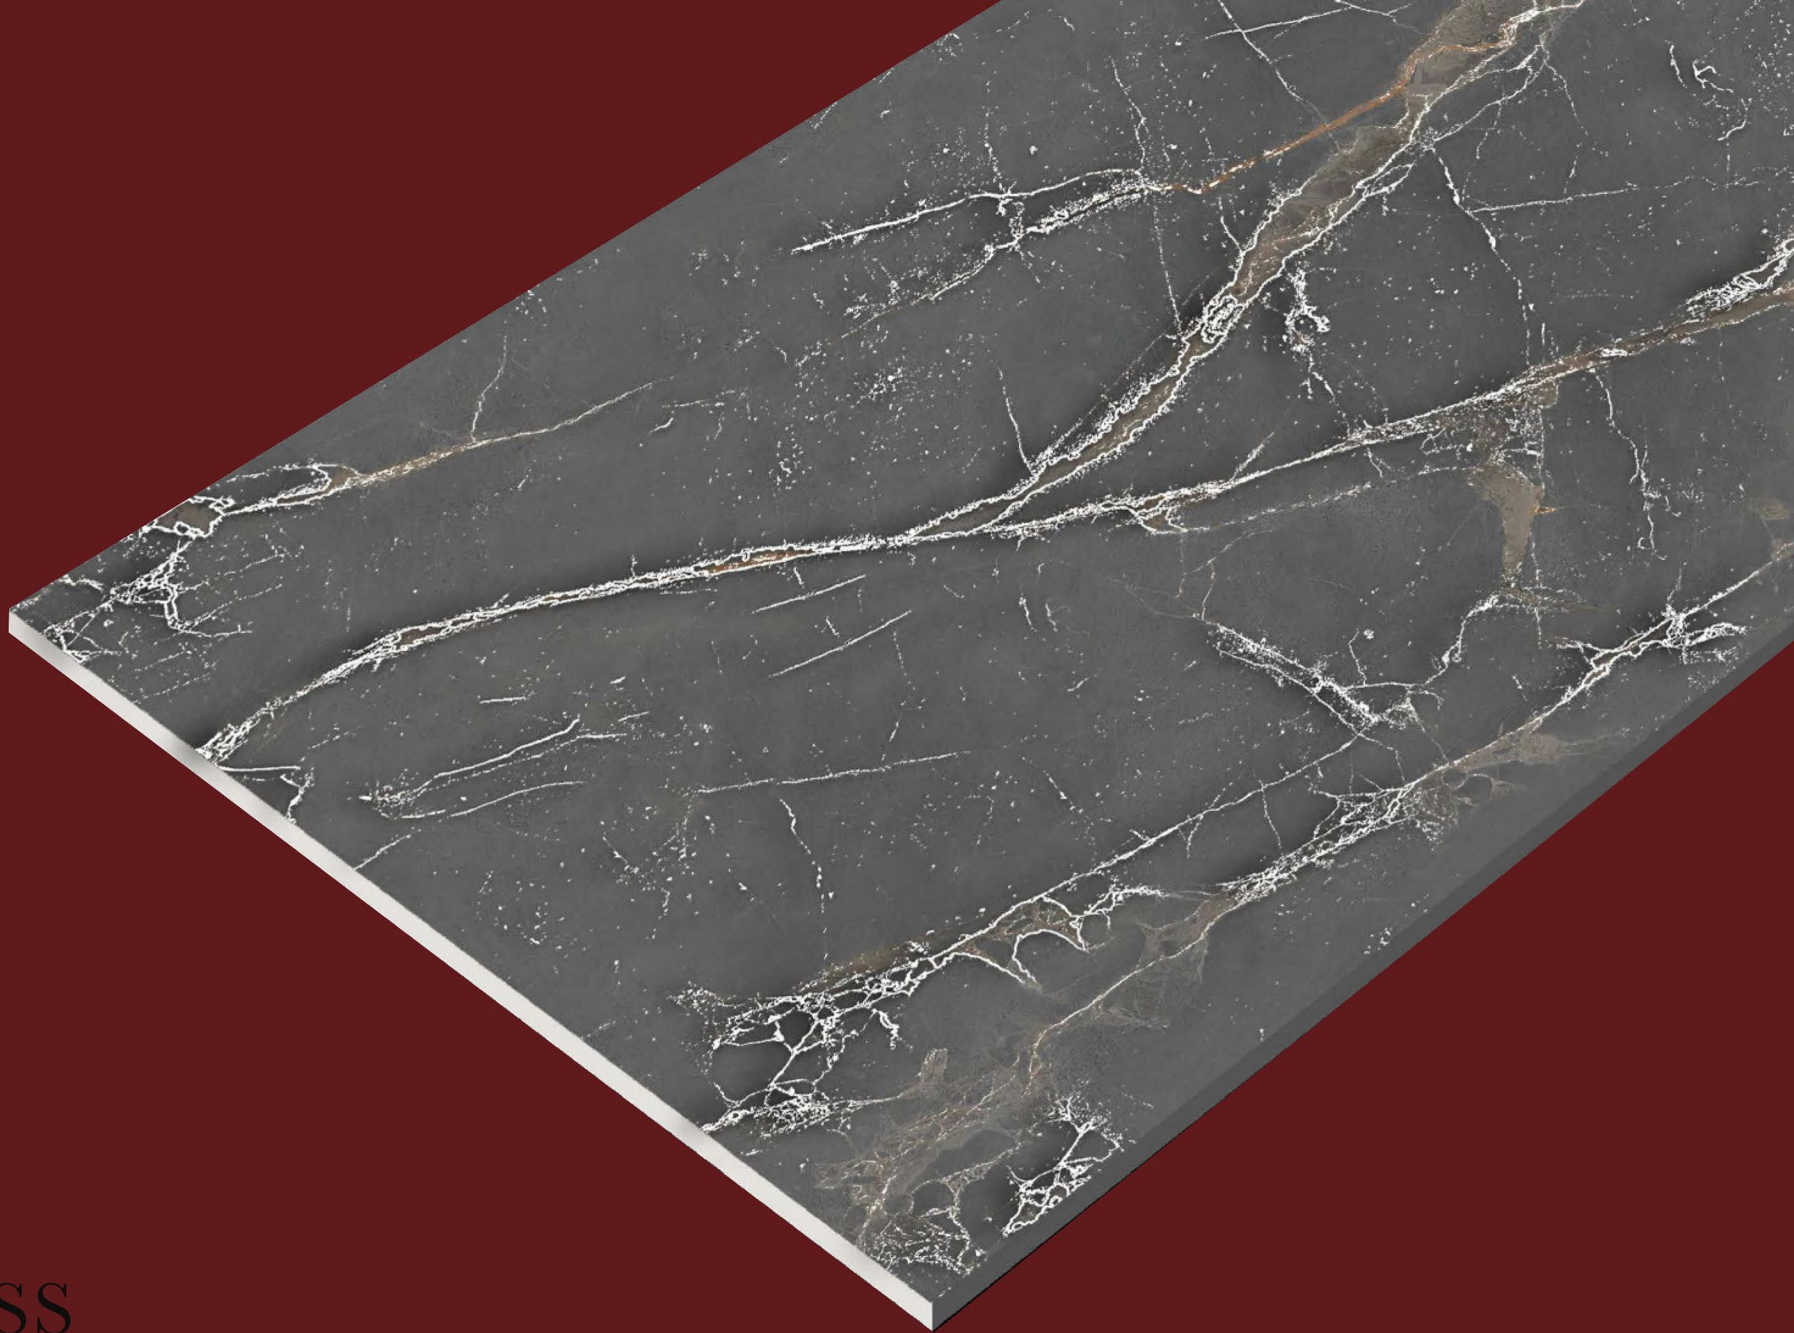

**IRINA LIGHT**

**ENDLESS  
04**

SIZE:  
**600X1200MM**

**IRINA DARK**

**ENDLESS  
04**

●  
ENDLESS  
CARVING

SIZE:  
**600X1200MM**

**TROPICAL LIGHT**